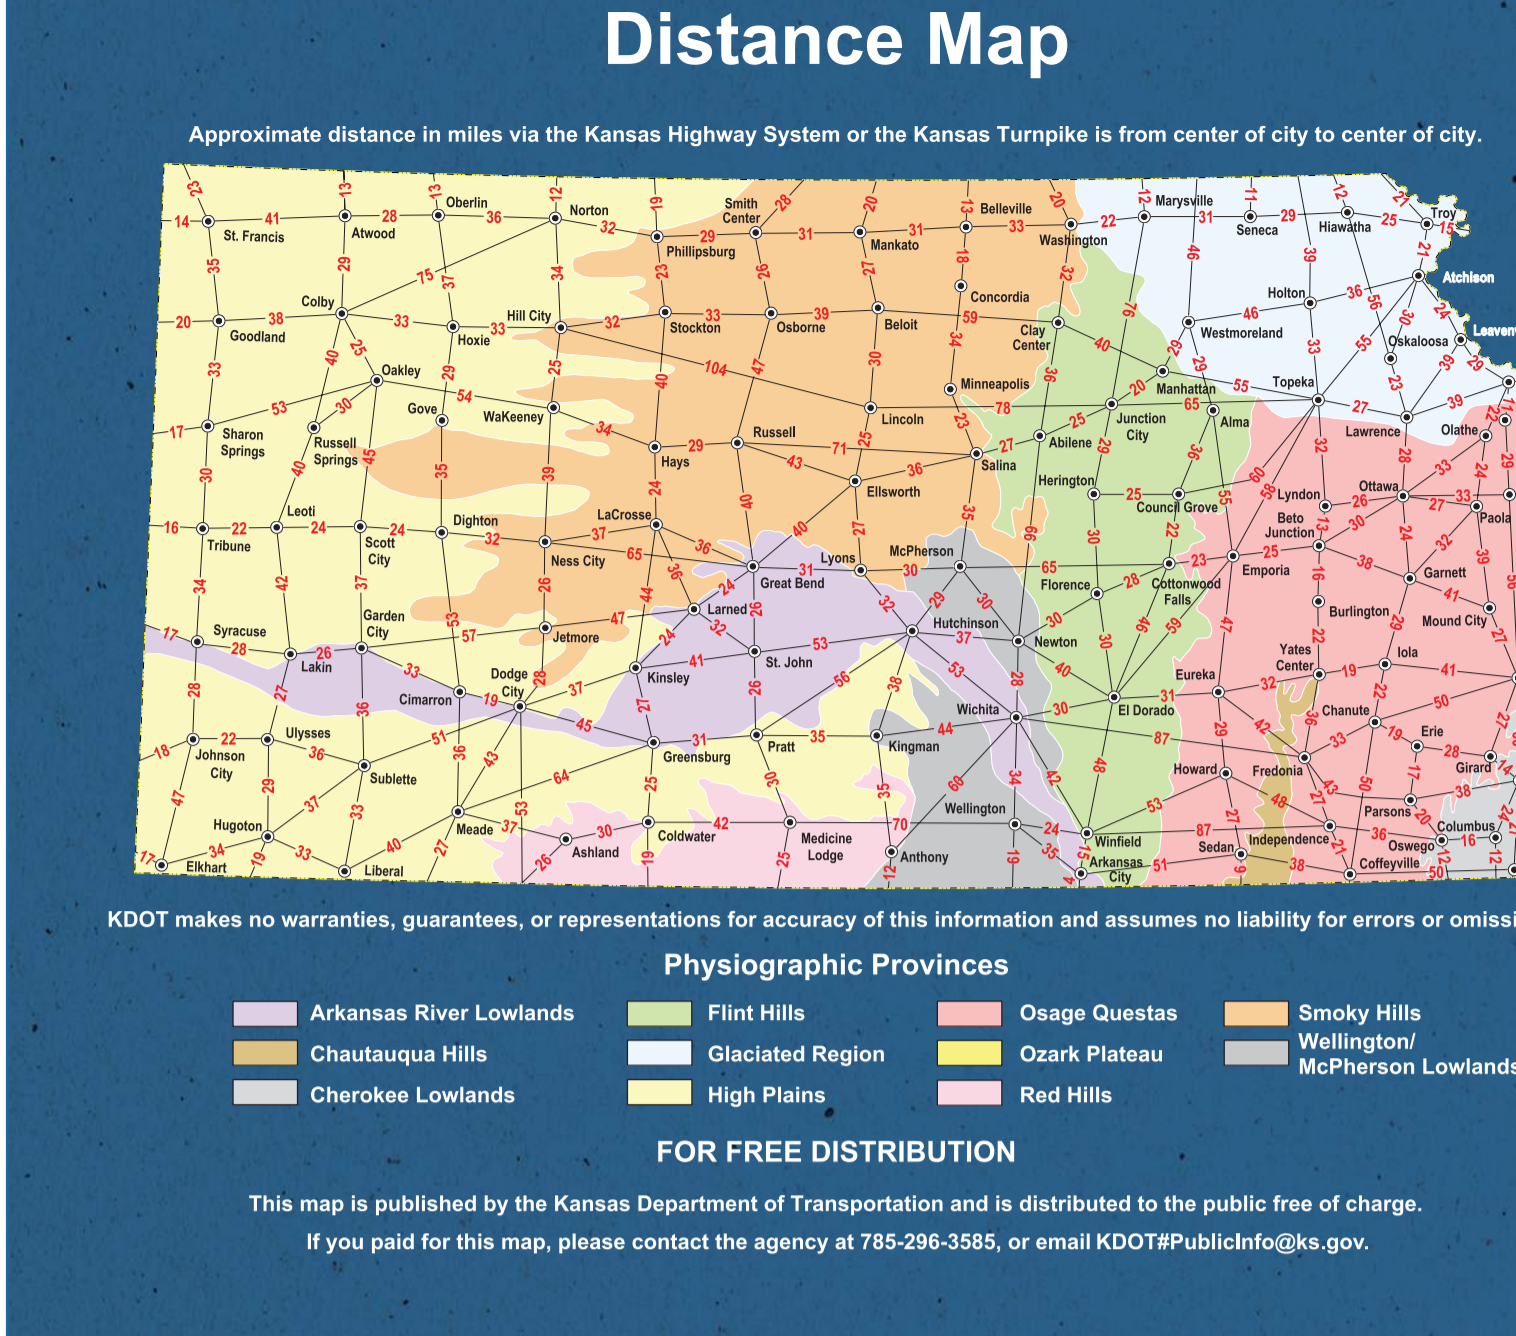

County Index

Table listing Kansas counties and their corresponding page numbers in the atlas. Includes sections for 'County Index' and 'City Index'.

Distance Map

Free Kansas Travel Services Information. Website: www.kandrive.org. 511 Phone - Call 5-1-1 in Kansas or 1-866-511-KDOT (5368) from anywhere in the U.S.

Highlights of Kansas Driving Laws. Primary Seat Belt - all drivers/passengers will be ticketed for not wearing seat belts. Texting-While-Driving - drivers are prohibited from reading, writing or sending text messages.

Physiographic Provinces. Legend for Arkansas River Lowlands, Flint Hills, Osage Plateau, etc. FOR FREE DISTRIBUTION. This map is published by the Kansas Department of Transportation and is distributed to the public free of charge.

MUSEUM LIST. Table listing various museums in Kansas, including their names and locations. Includes a 'MAP EXPLANATION' section for highway markers and classifications.

MAP EXPLANATION. Highway Markers, Highway Classifications, County Roads, Historic Trails, Byways, and Map Symbols. Includes a scale bar and north arrow.