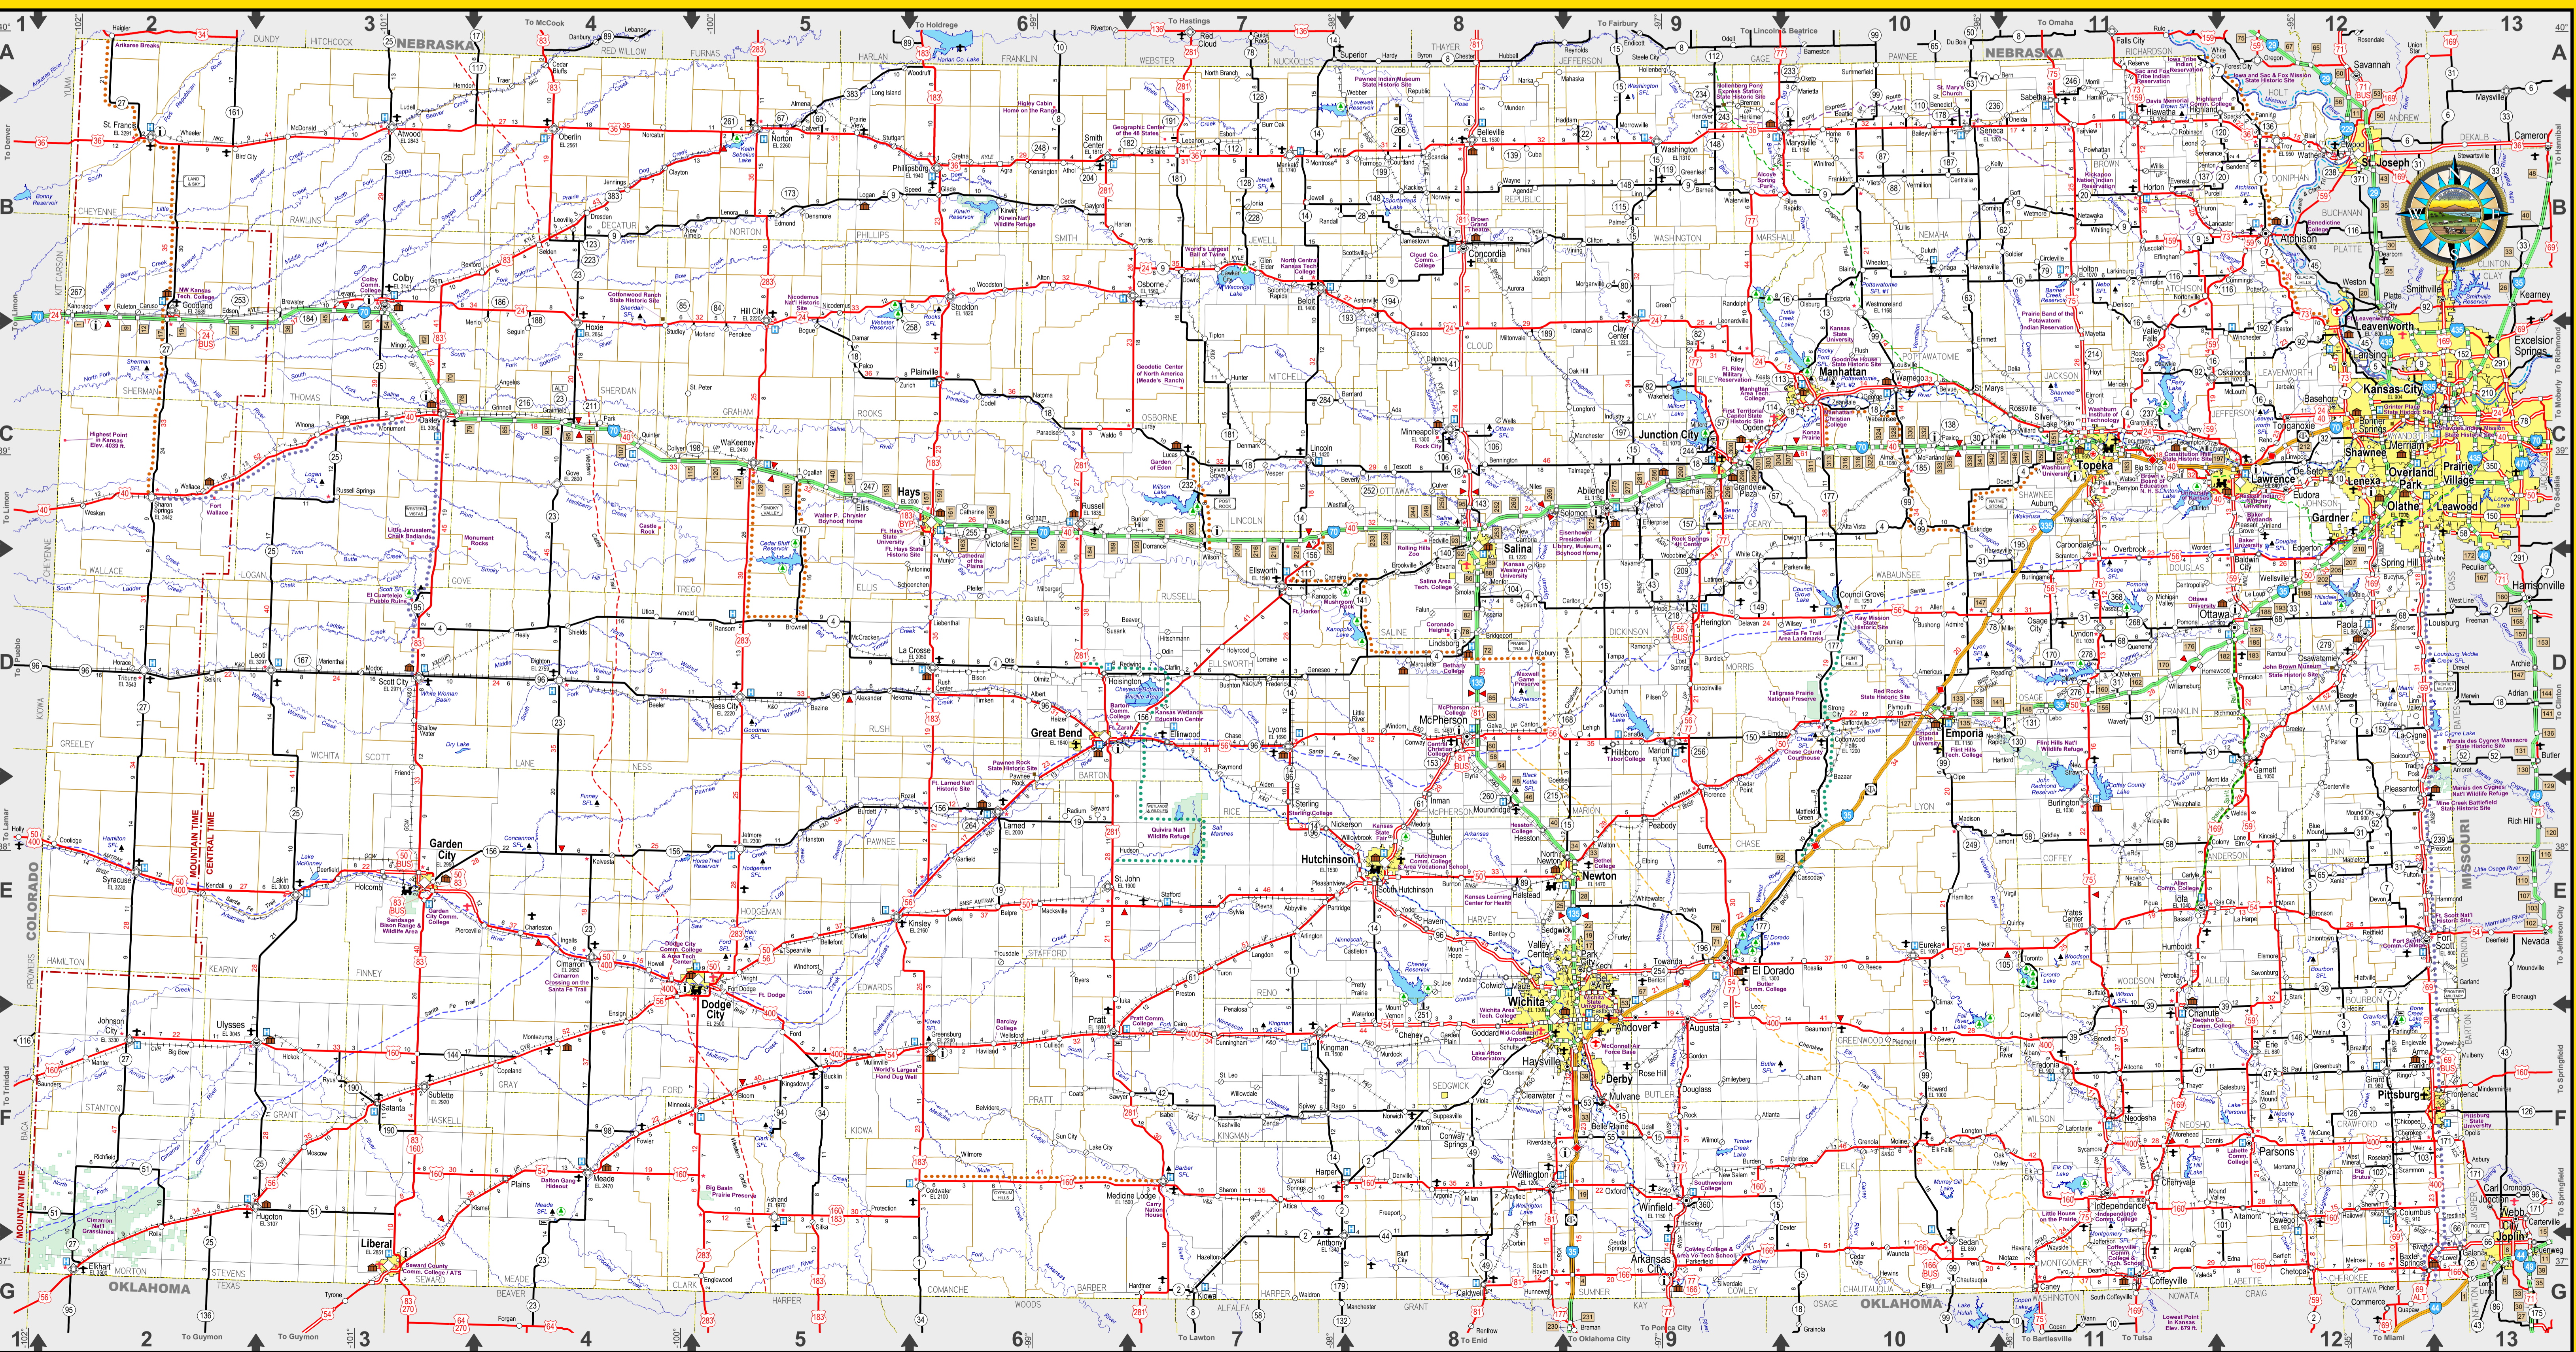

County Index

Table listing Kansas counties and their corresponding page numbers in the atlas. Includes sections for 'County Index' and 'City Index'.

Distance Map

Free Kansas Travel Services Information. Website: www.kandrive.org. 511 Phone - Call 5-1-1 in Kansas or 1-866-511-KDOT (5368) from anywhere in the U.S.

Highlights of Kansas Driving Laws. Primary Seat Belt - all drivers/passengers will be ticketed for not wearing seat belts. Texting-While-Driving - drivers are prohibited from reading, writing or sending text messages.

Physiographic Provinces. Legend for Arkansas River Lowlands, Flint Hills, Osage Plateau, etc. FOR FREE DISTRIBUTION. This map is published by the Kansas Department of Transportation and is distributed to the public free of charge.

MUSEUM LIST. Table listing various museums in Kansas, including their names and locations. Includes a 'MAP EXPLANATION' section for highway markers and classifications.

MAP EXPLANATION. Highway Markers, Highway Classifications, County Roads, Historic Trails, Byways, and Map Symbols. Includes a scale bar and north arrow.