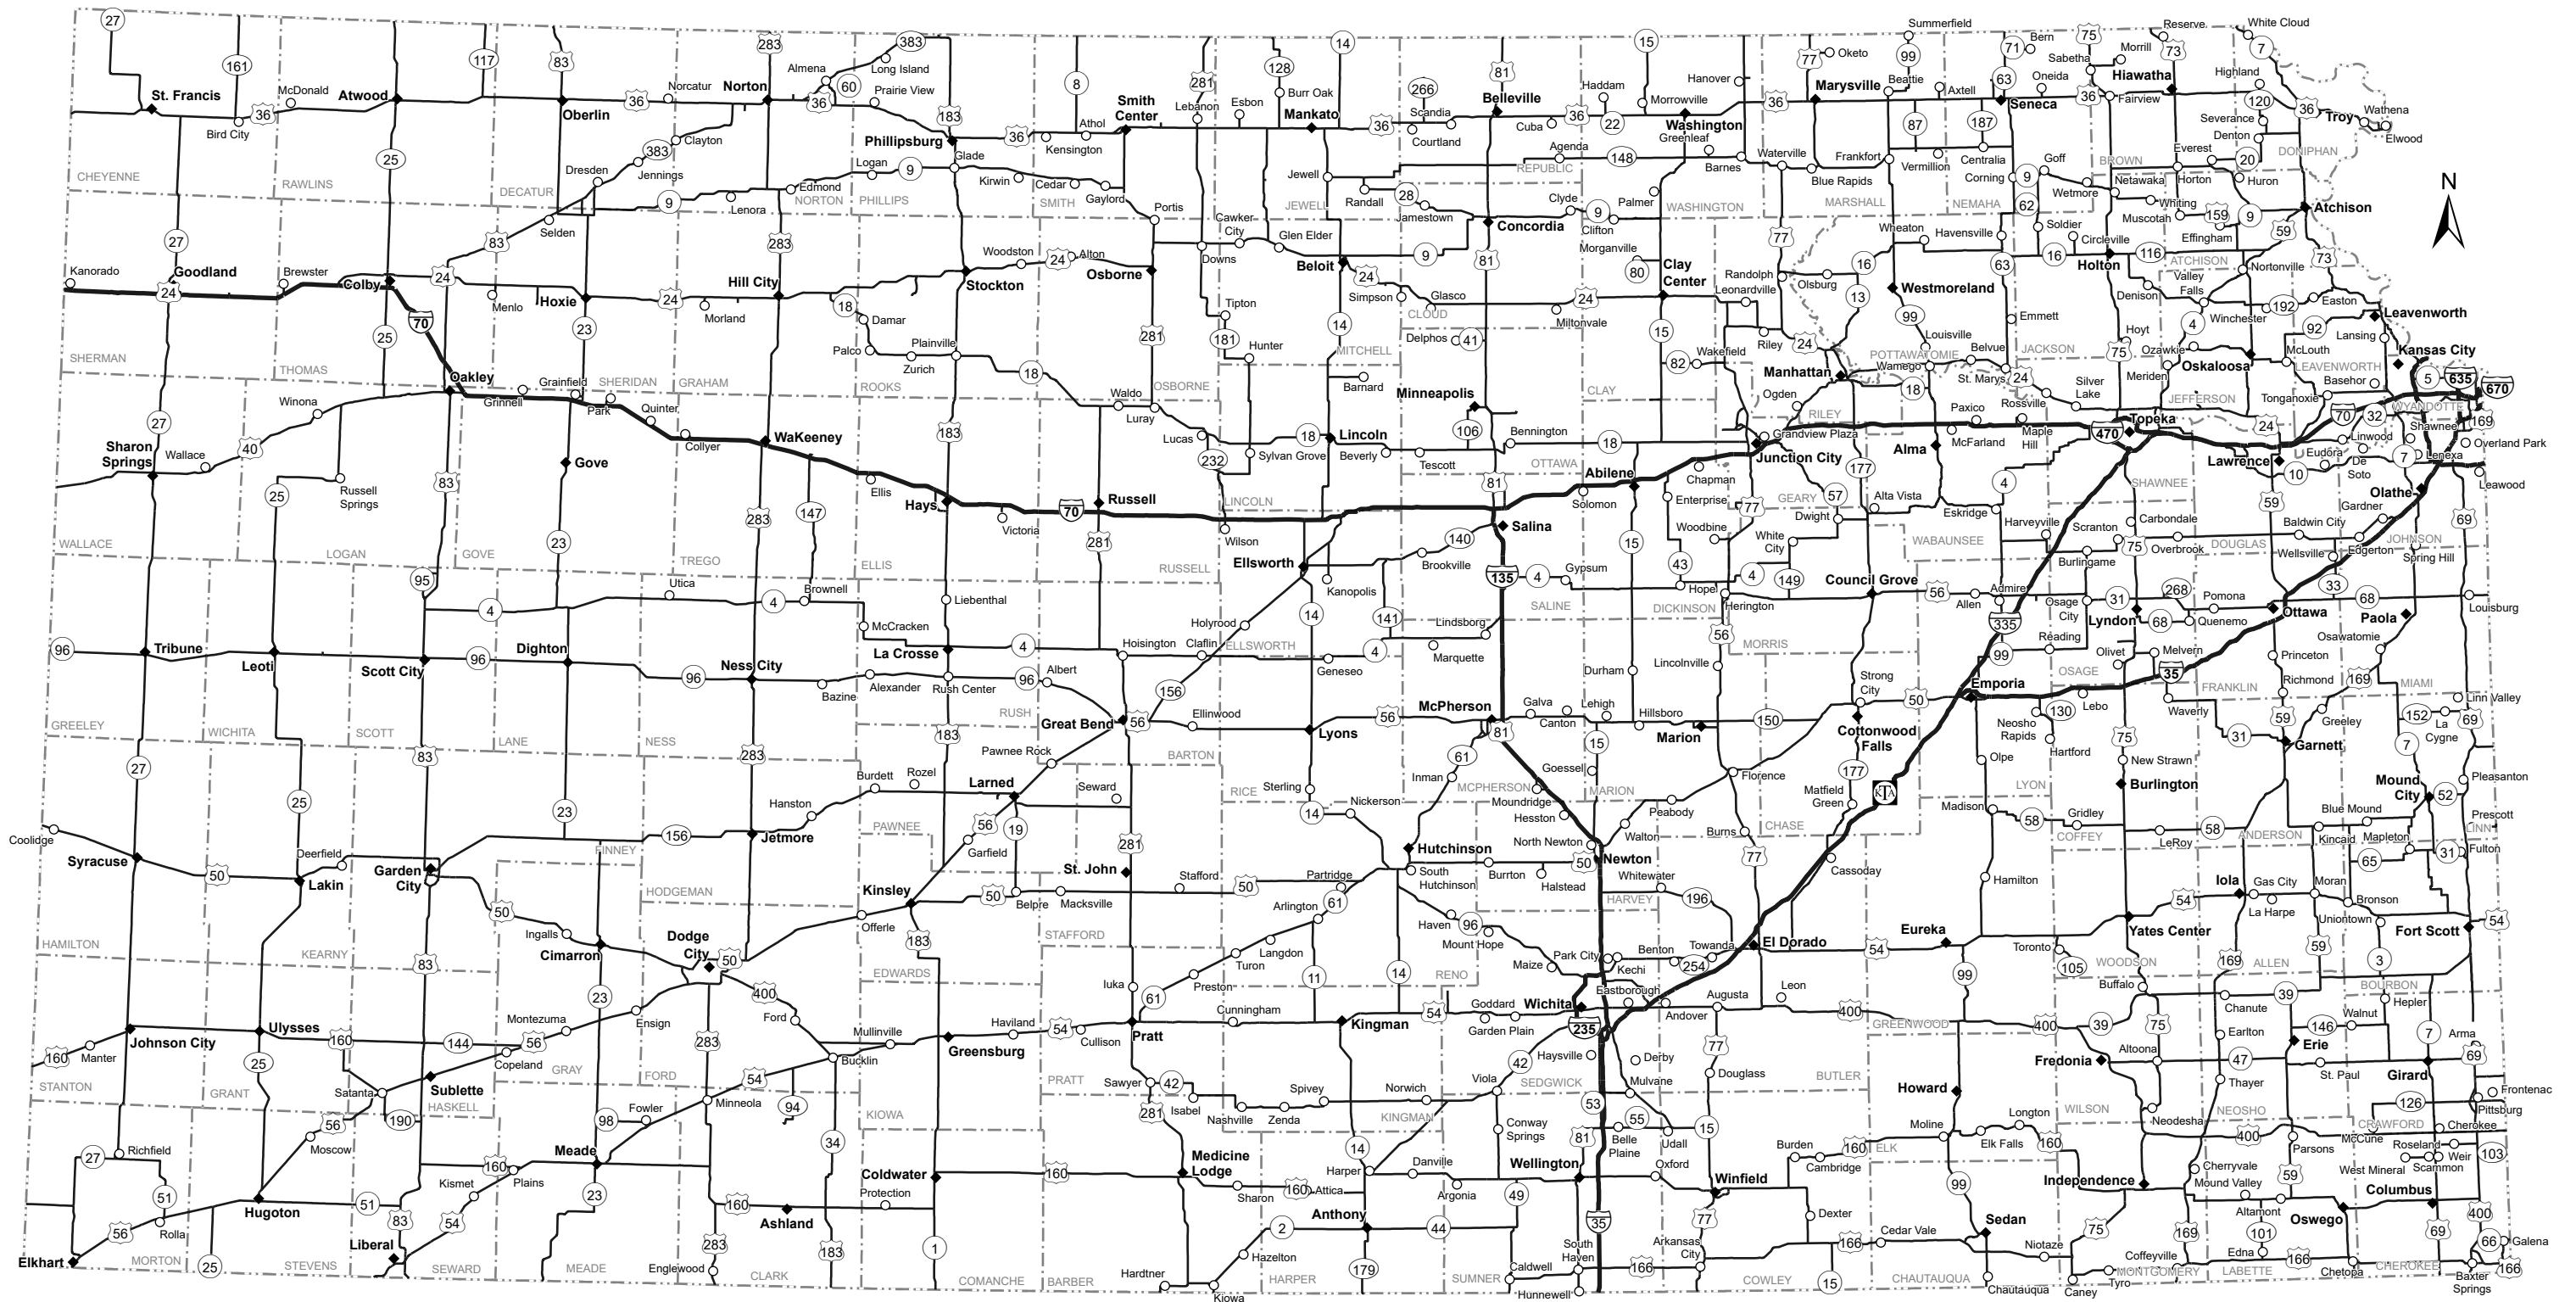

KANSAS

- City
- ◆ County Seat
- Interstate
- U.S. Highway
- State Highway
- - - County Line
- ⋯ State Boundary

PREPARED BY THE
KANSAS DEPARTMENT OF TRANSPORTATION
BUREAU OF TRANSPORTATION PLANNING
 Date Created: Friday, December 11, 2020
KDOT makes no warranties, guarantees, or representations for accuracy of this information and assumes no liability for errors or omissions.