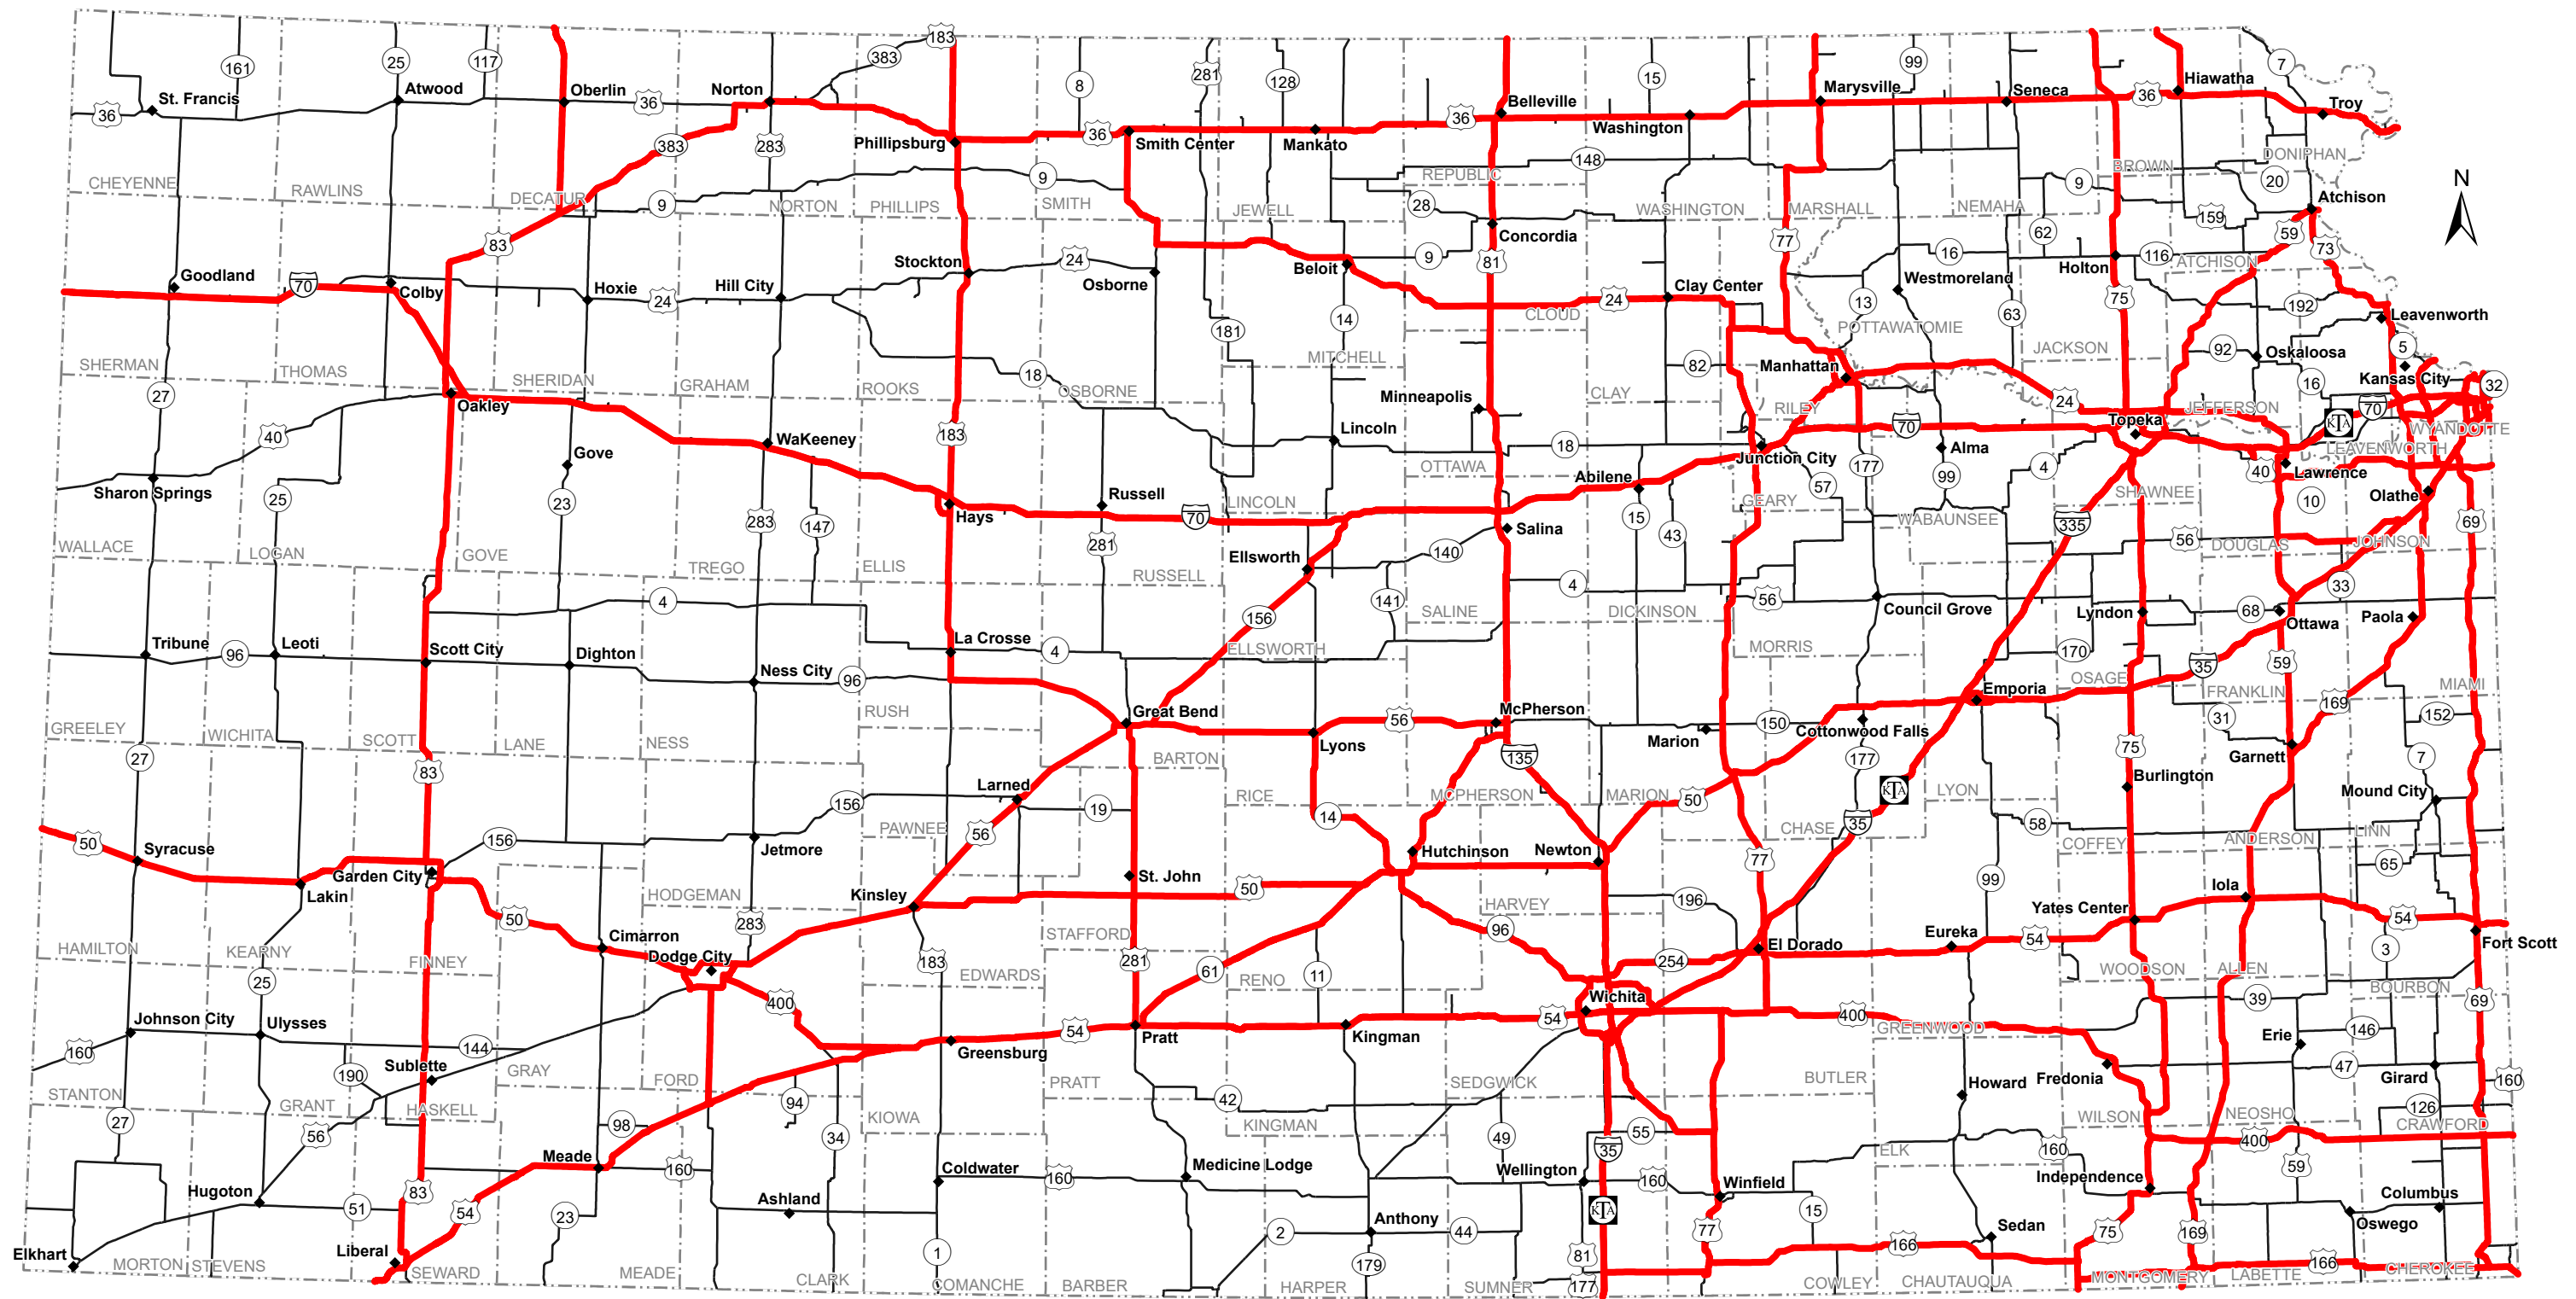

National Highway System on the State System

— National Highway System (NHS)

PREPARED BY THE
KANSAS DEPARTMENT OF TRANSPORTATION
BUREAU OF TRANSPORTATION PLANNING

Date Created: Thursday, August 4, 2022

KDOT makes no warranties, guarantees, or representations for accuracy of this information and assumes no liability for errors or omissions.