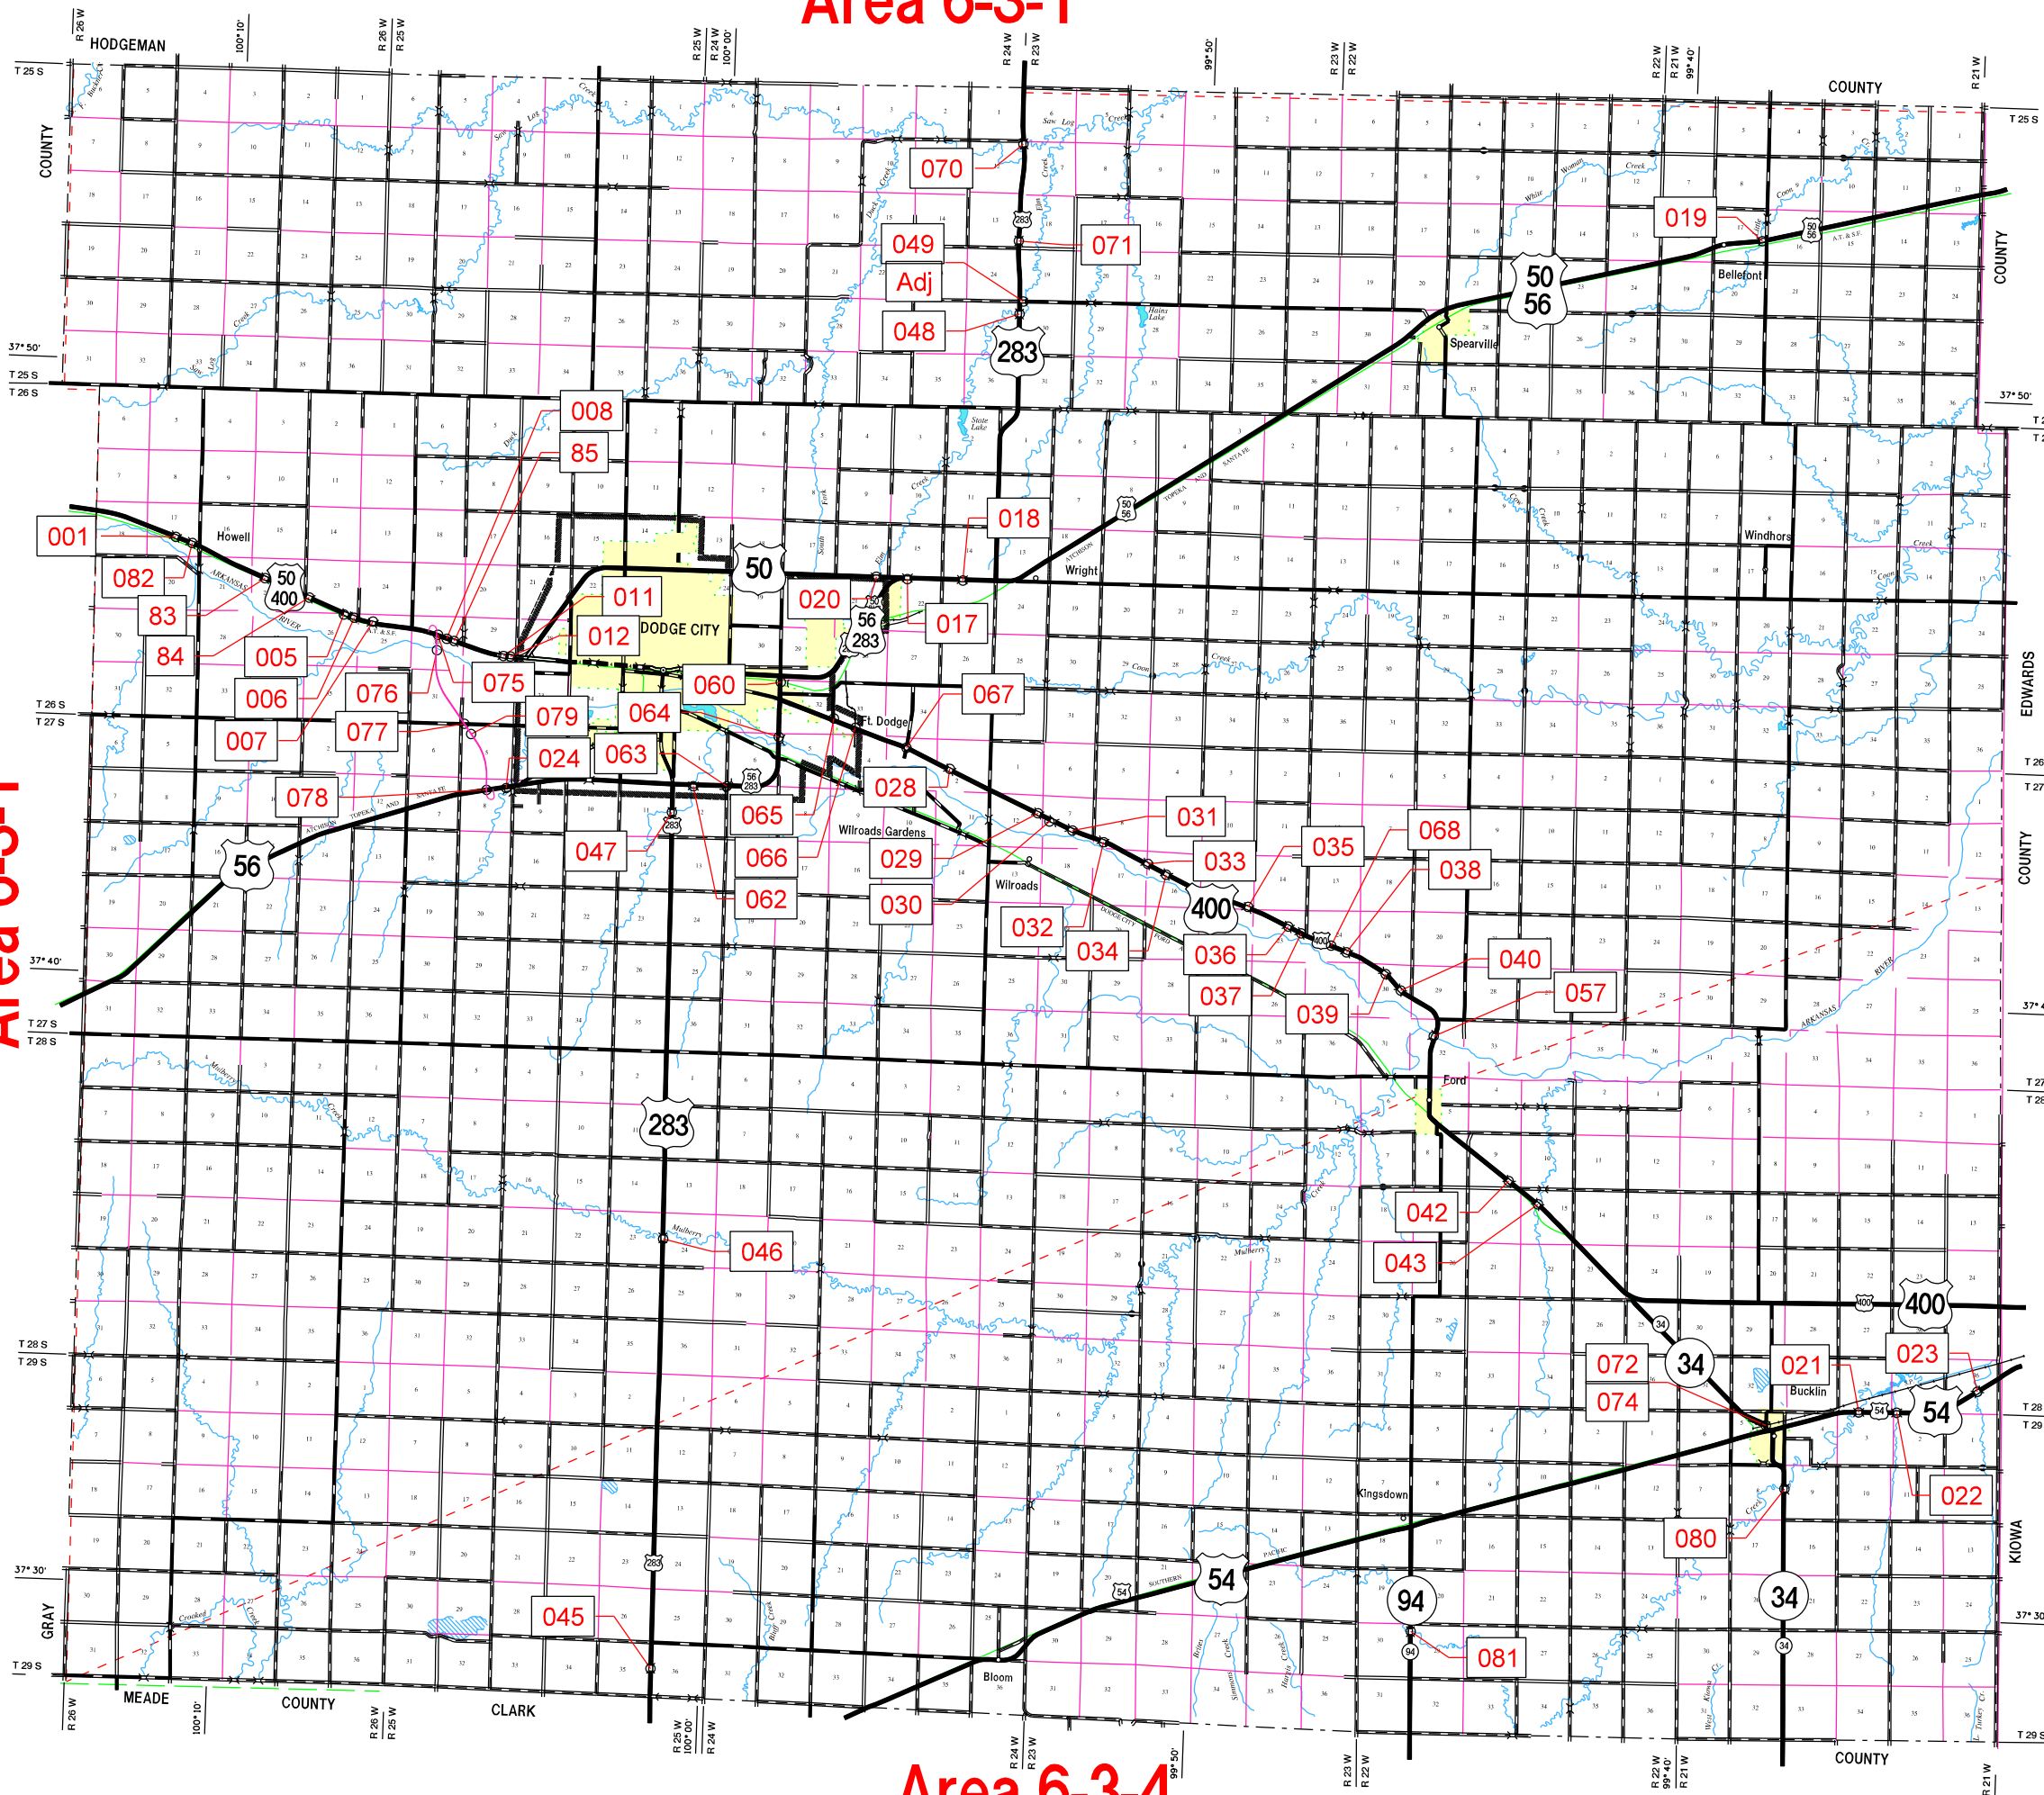

Area 6-3-1

Area 6-3-1

Area 6-3-1

Area 6-3-4

Sub Area Boundary

Area Boundary

DISTRICT BOUNDARY

KDOT makes no warranties, guarantees, or representations for accuracy of this information and assumes no liability for errors or omissions.

18 Jan 2024

6th District
FORD COUNTY 29

Area 6-3-4