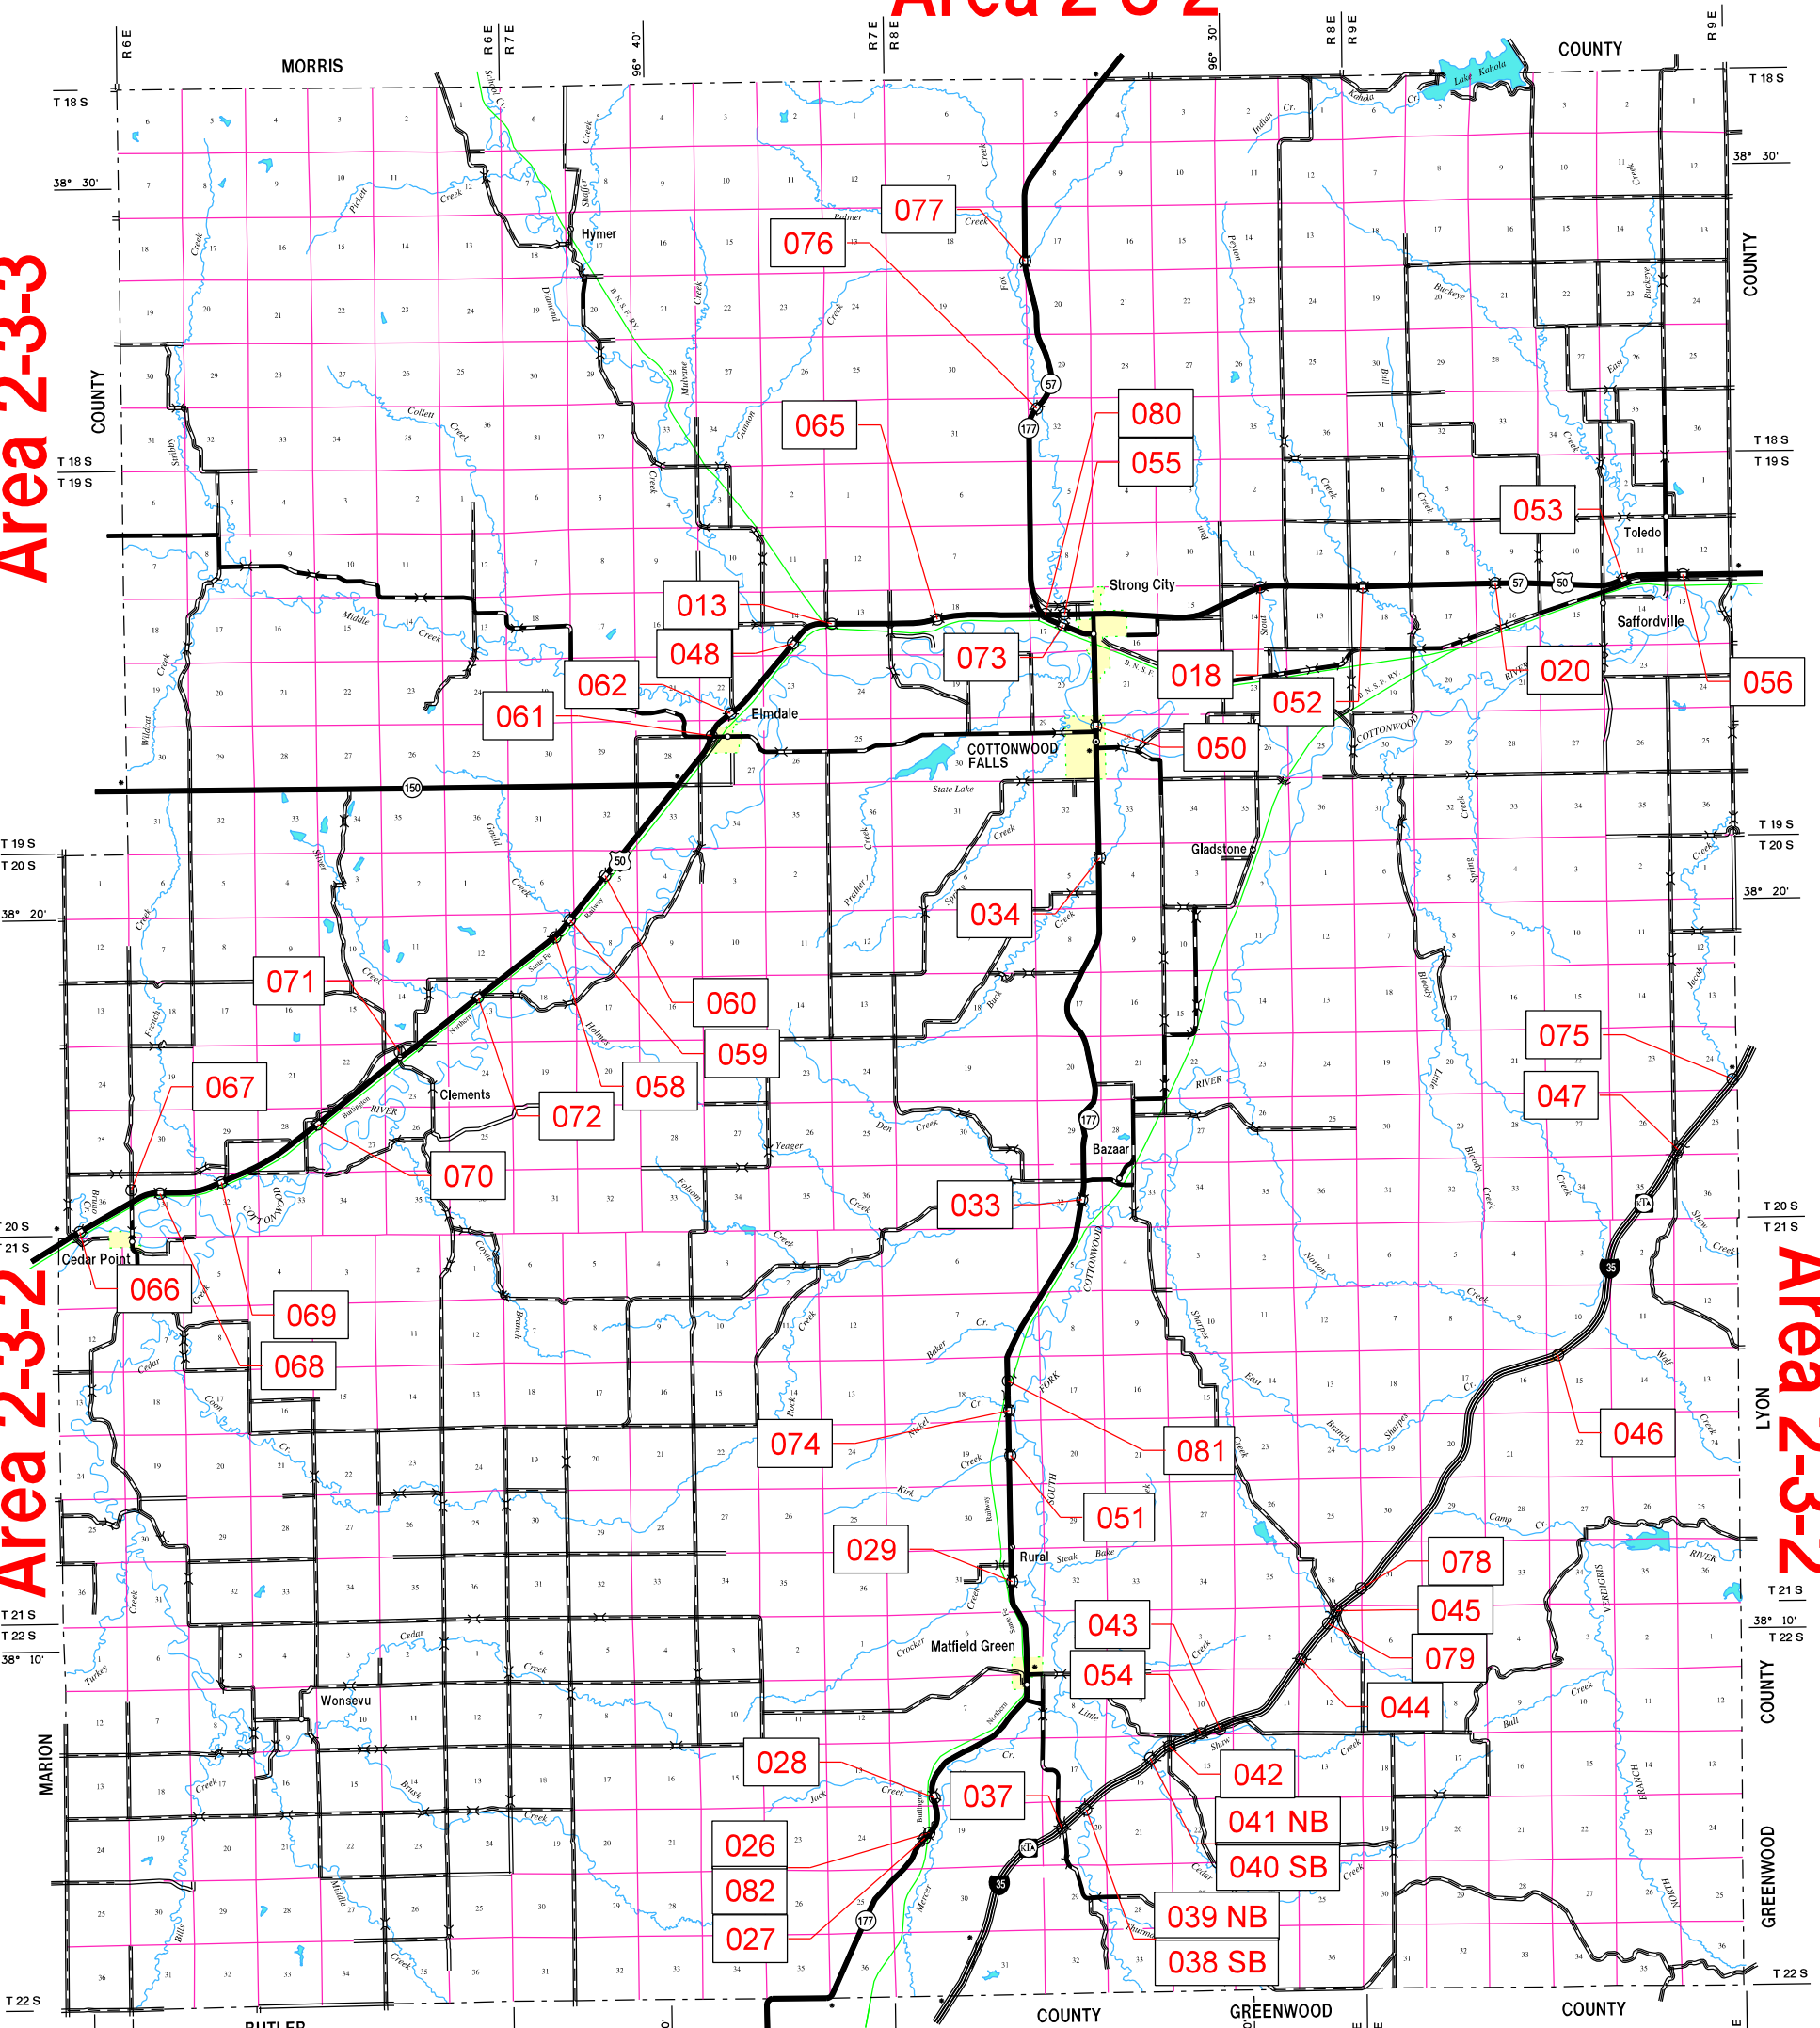

# Area 2-3-2

Area 2-3-3

Area 2-3-2

Area 2-3-2

Area 2-3-2

2nd District  
CHASE COUNTY 9

Sub Area Boundary

Area Boundary

DISTRICT BOUNDARY

*KDOT makes no warranties, guarantees, or representations for accuracy of this information and assumes no liability for errors or omissions.*

18 Jan 2024

2nd District

CHASE COUNTY 9