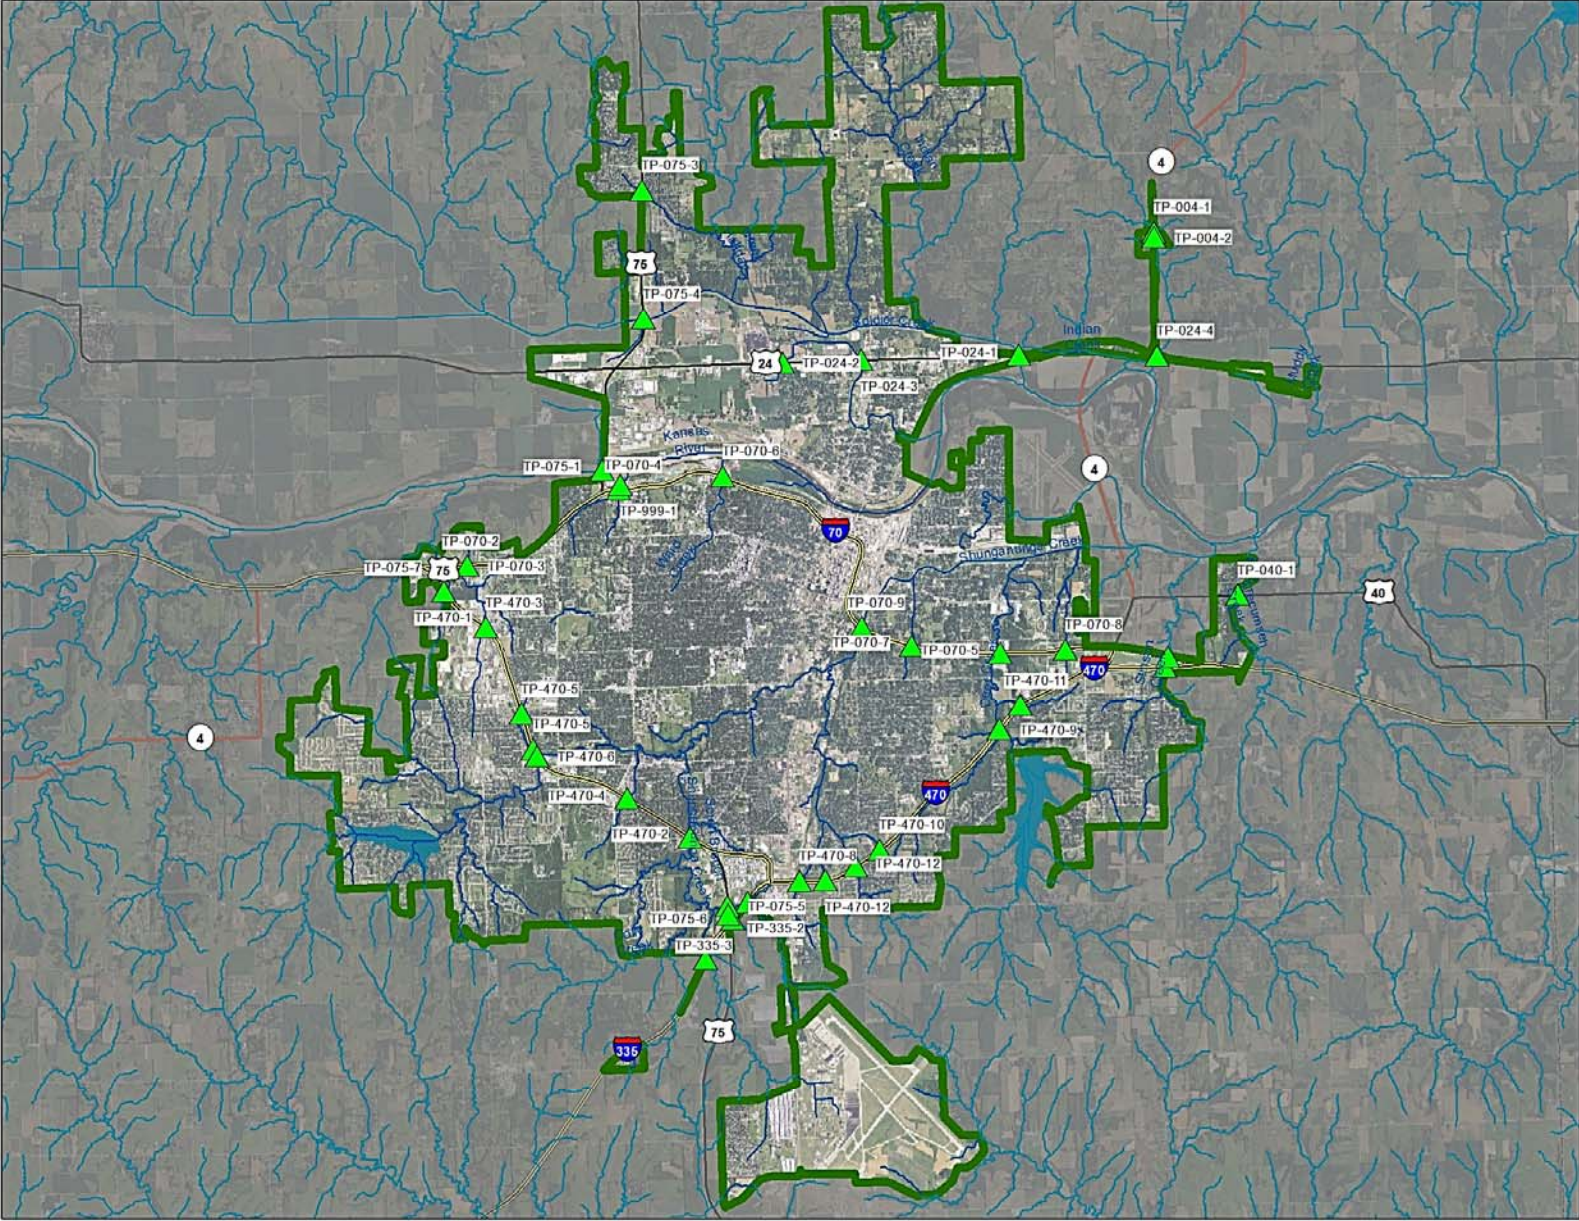

City of Topeka, KS

Legend

- ▲ KDOT Outfall
- ▭ Urban Area
- Stream
- Interstate
- K-Route
- US-Route

Kansas Department of Transportation
Bureau of Structures and Geotechnical Services
12/28/2015