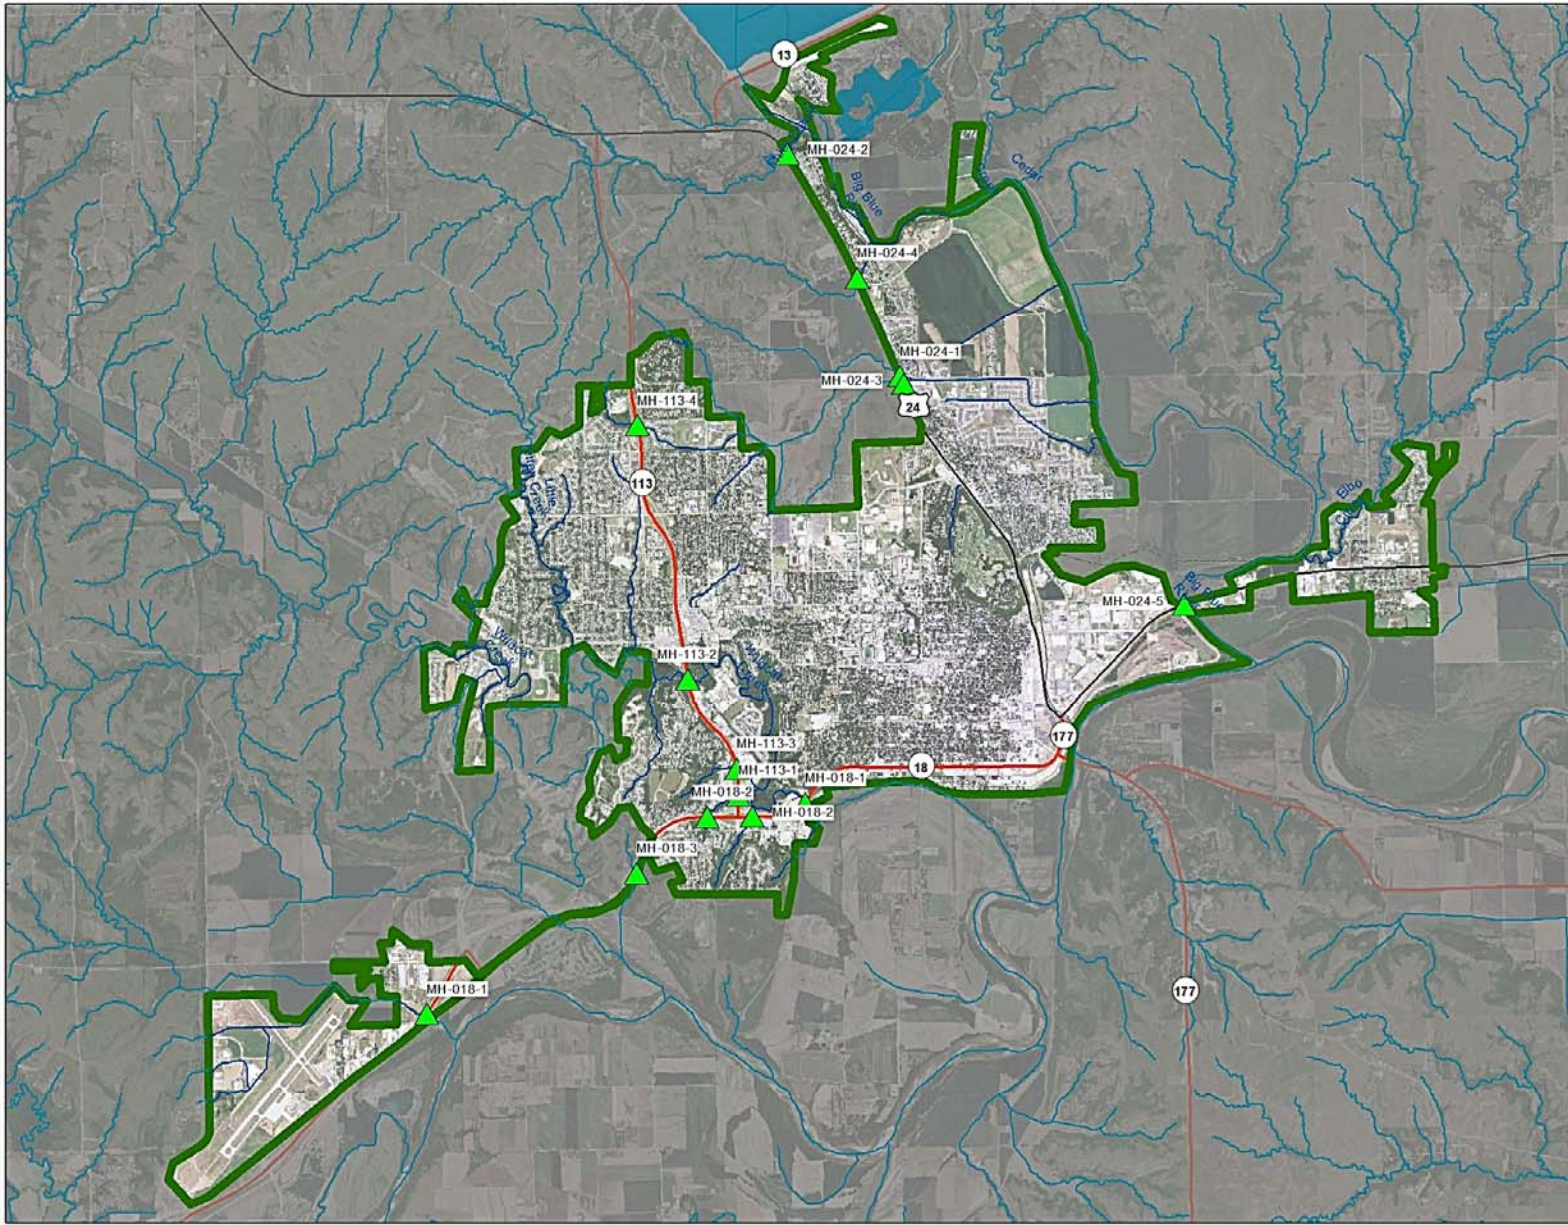

# City of Manhattan, KS

**Legend**

- KDOT Outfall
- Urban Area
- Stream
- Interstate
- K-Route
- US-Route