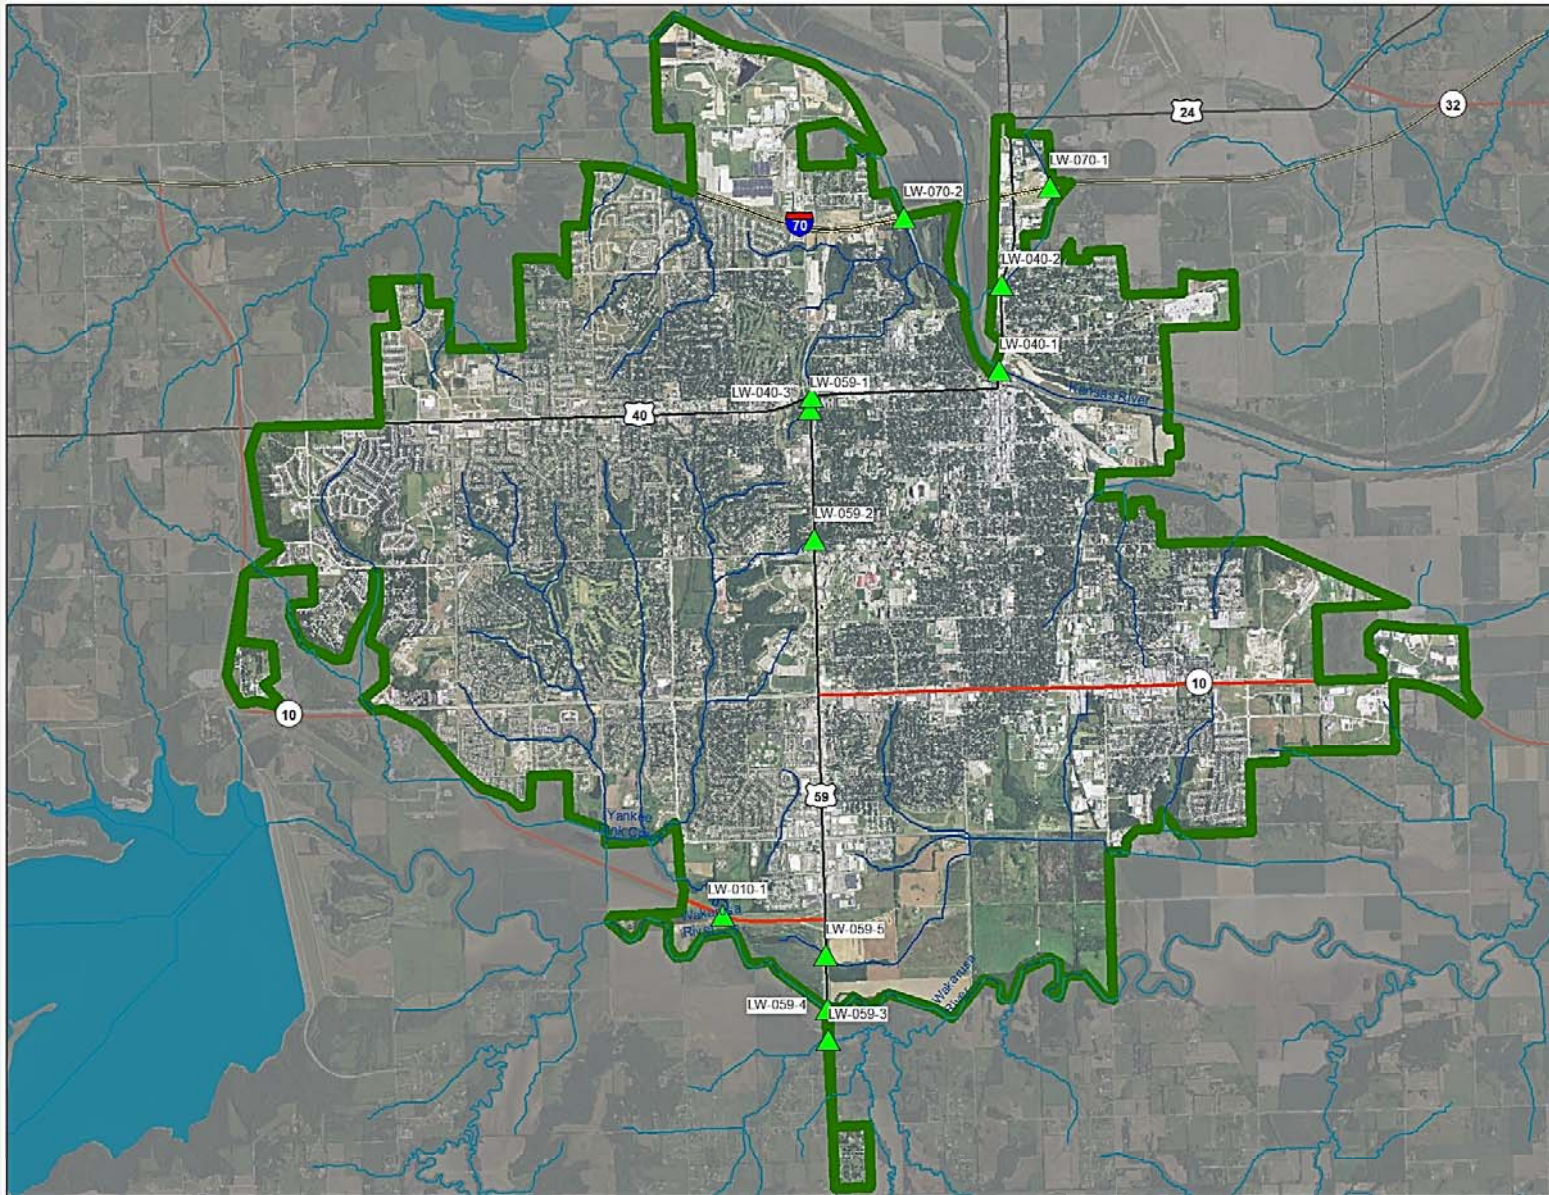

# City of Lawrence, KS

## Legend

-  KDOT Outfall
-  Urban Area
-  Stream
-  Interstate
-  K-Route
-  US-Route