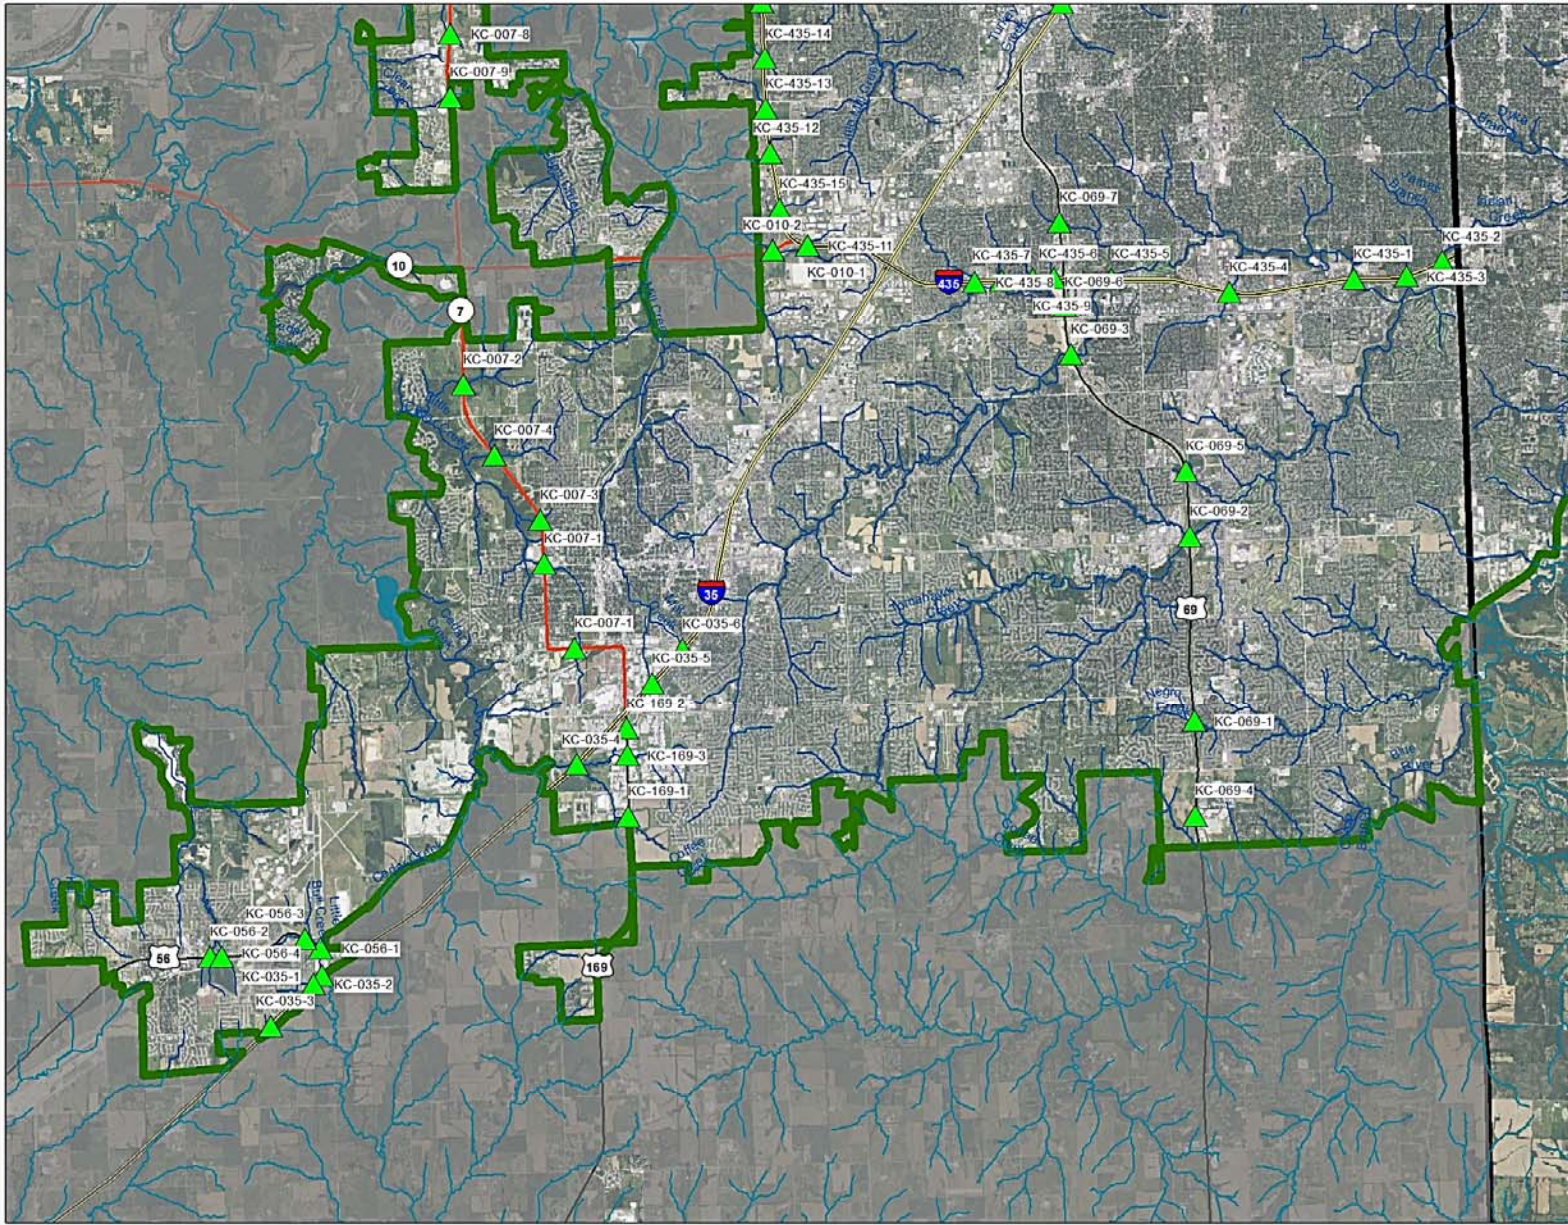

Kansas City Urbanized Area

North Kansas City Area

Legend

- KDOT Outfall
- Urban Area
- Stream
- Interstate
- K-Route
- US-Route

Kansas City Urbanized Area

South Kansas City Area

Legend

-  KDOT Outfall
-  Urban Area
-  Stream
-  Interstate
-  K-Route
-  US-Route

0 1 2 3 4 Miles

Kansas Department of Transportation
Bureau of Structures and Geotechnical Services
12/28/2015