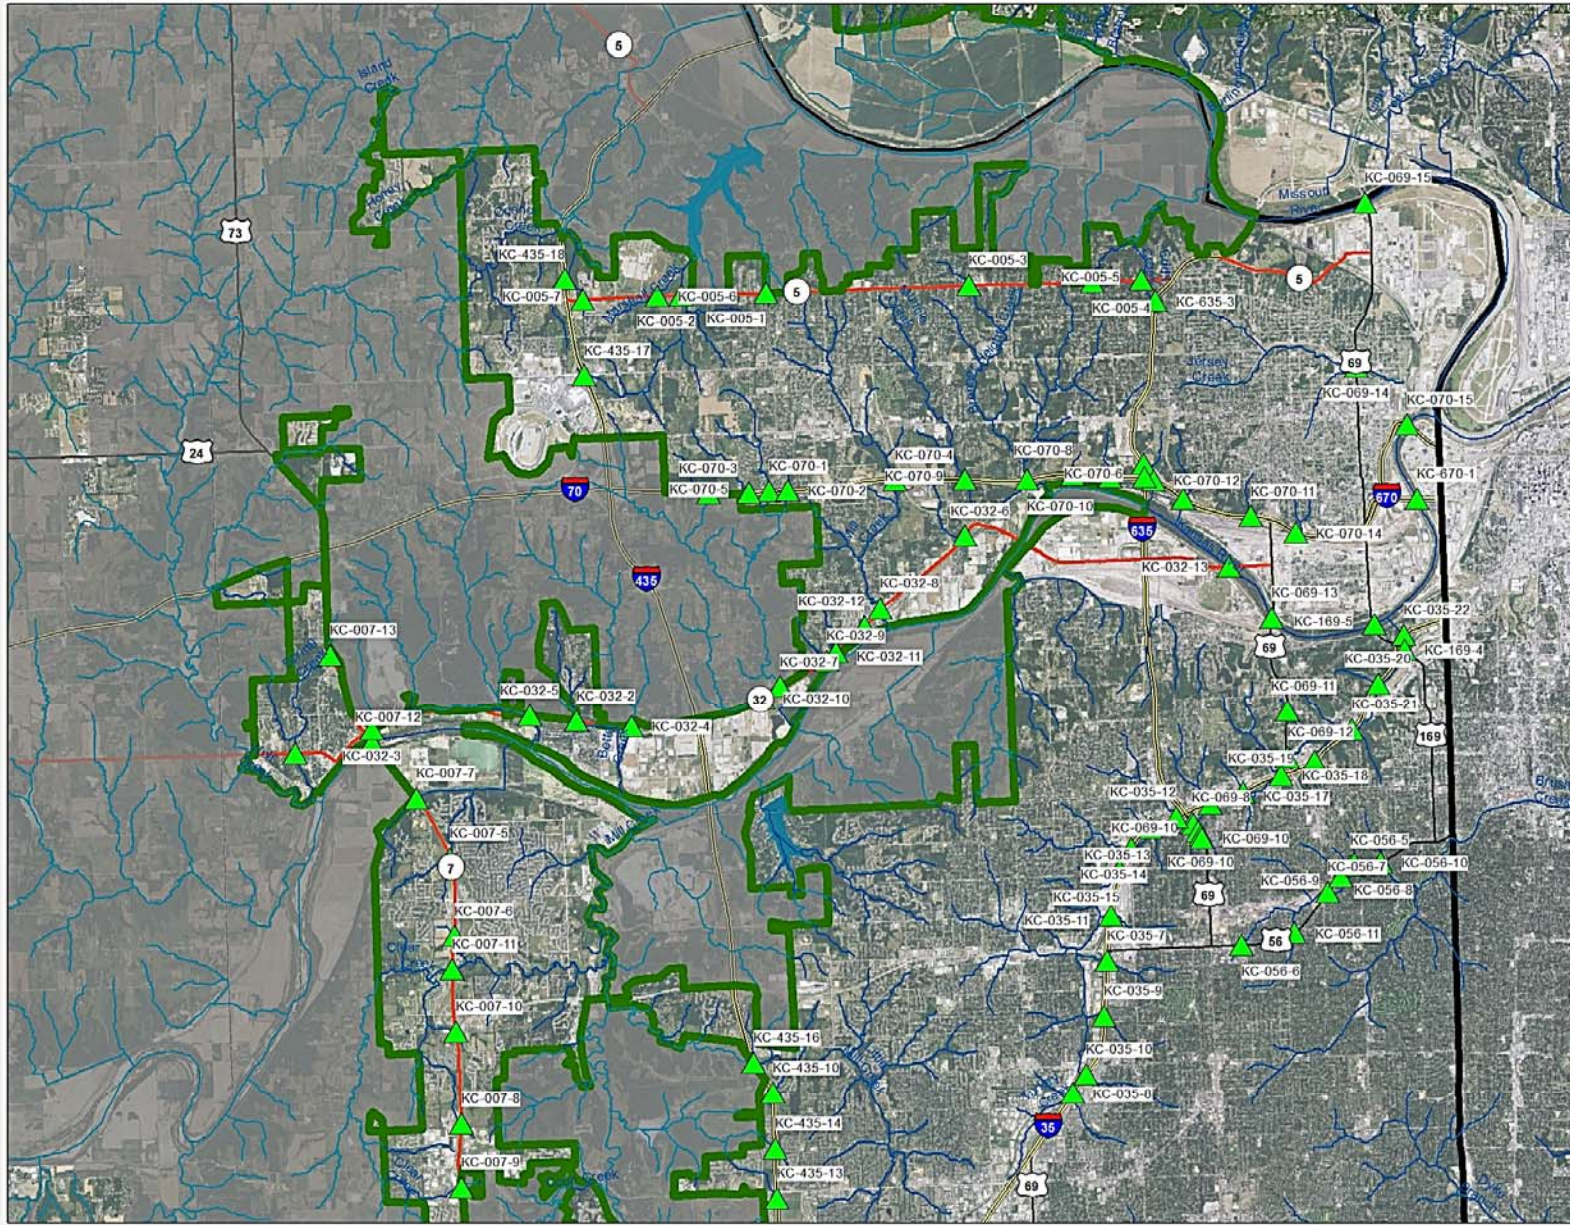

Kansas City Urbanized Area

North Kansas City Area

Legend

- KDOT Outfall
- Urban Area
- Stream
- Interstate
- K-Route
- US-Route

Kansas City Urbanized Area

South Kansas City Area

Legend

-  KDOT Outfall
-  Urban Area
-  Stream
-  Interstate
-  K-Route
-  US-Route

0 1 2 3 4 Miles

Kansas Department of Transportation
Bureau of Structures and Geotechnical Services
12/28/2015