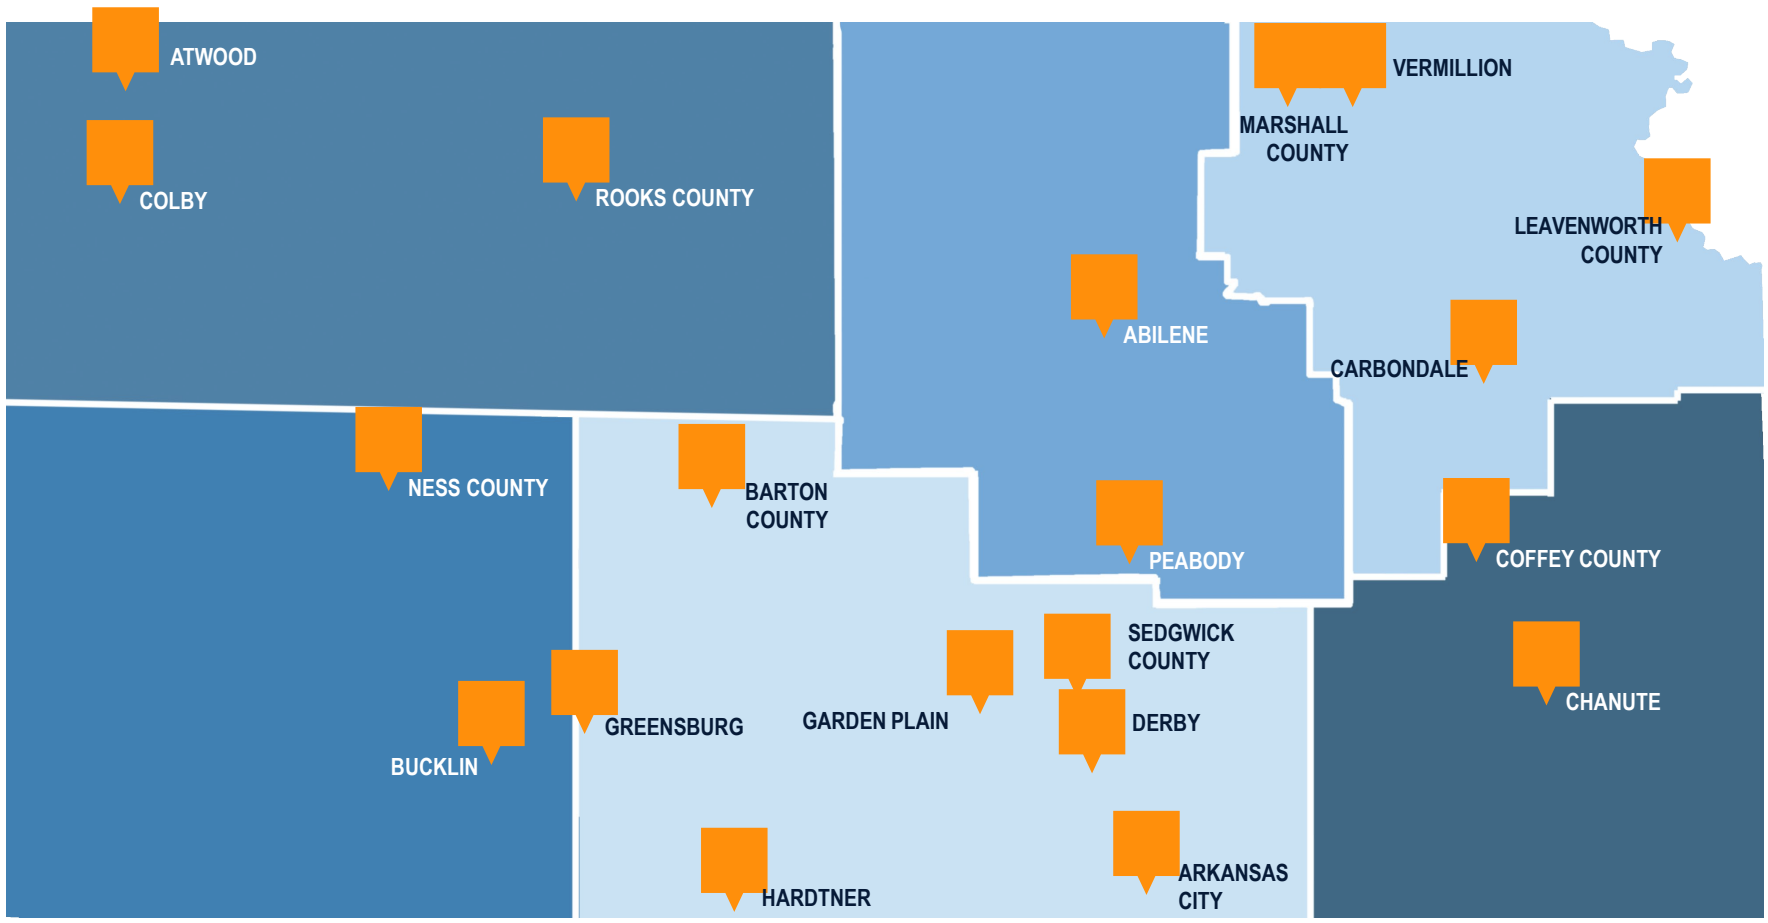

# Fall 2021 Cost Share Projects

*Part of the Kelly Administration's IKE Transportation Program*

**\$9.4 million awarded across the state  
20 projects total**