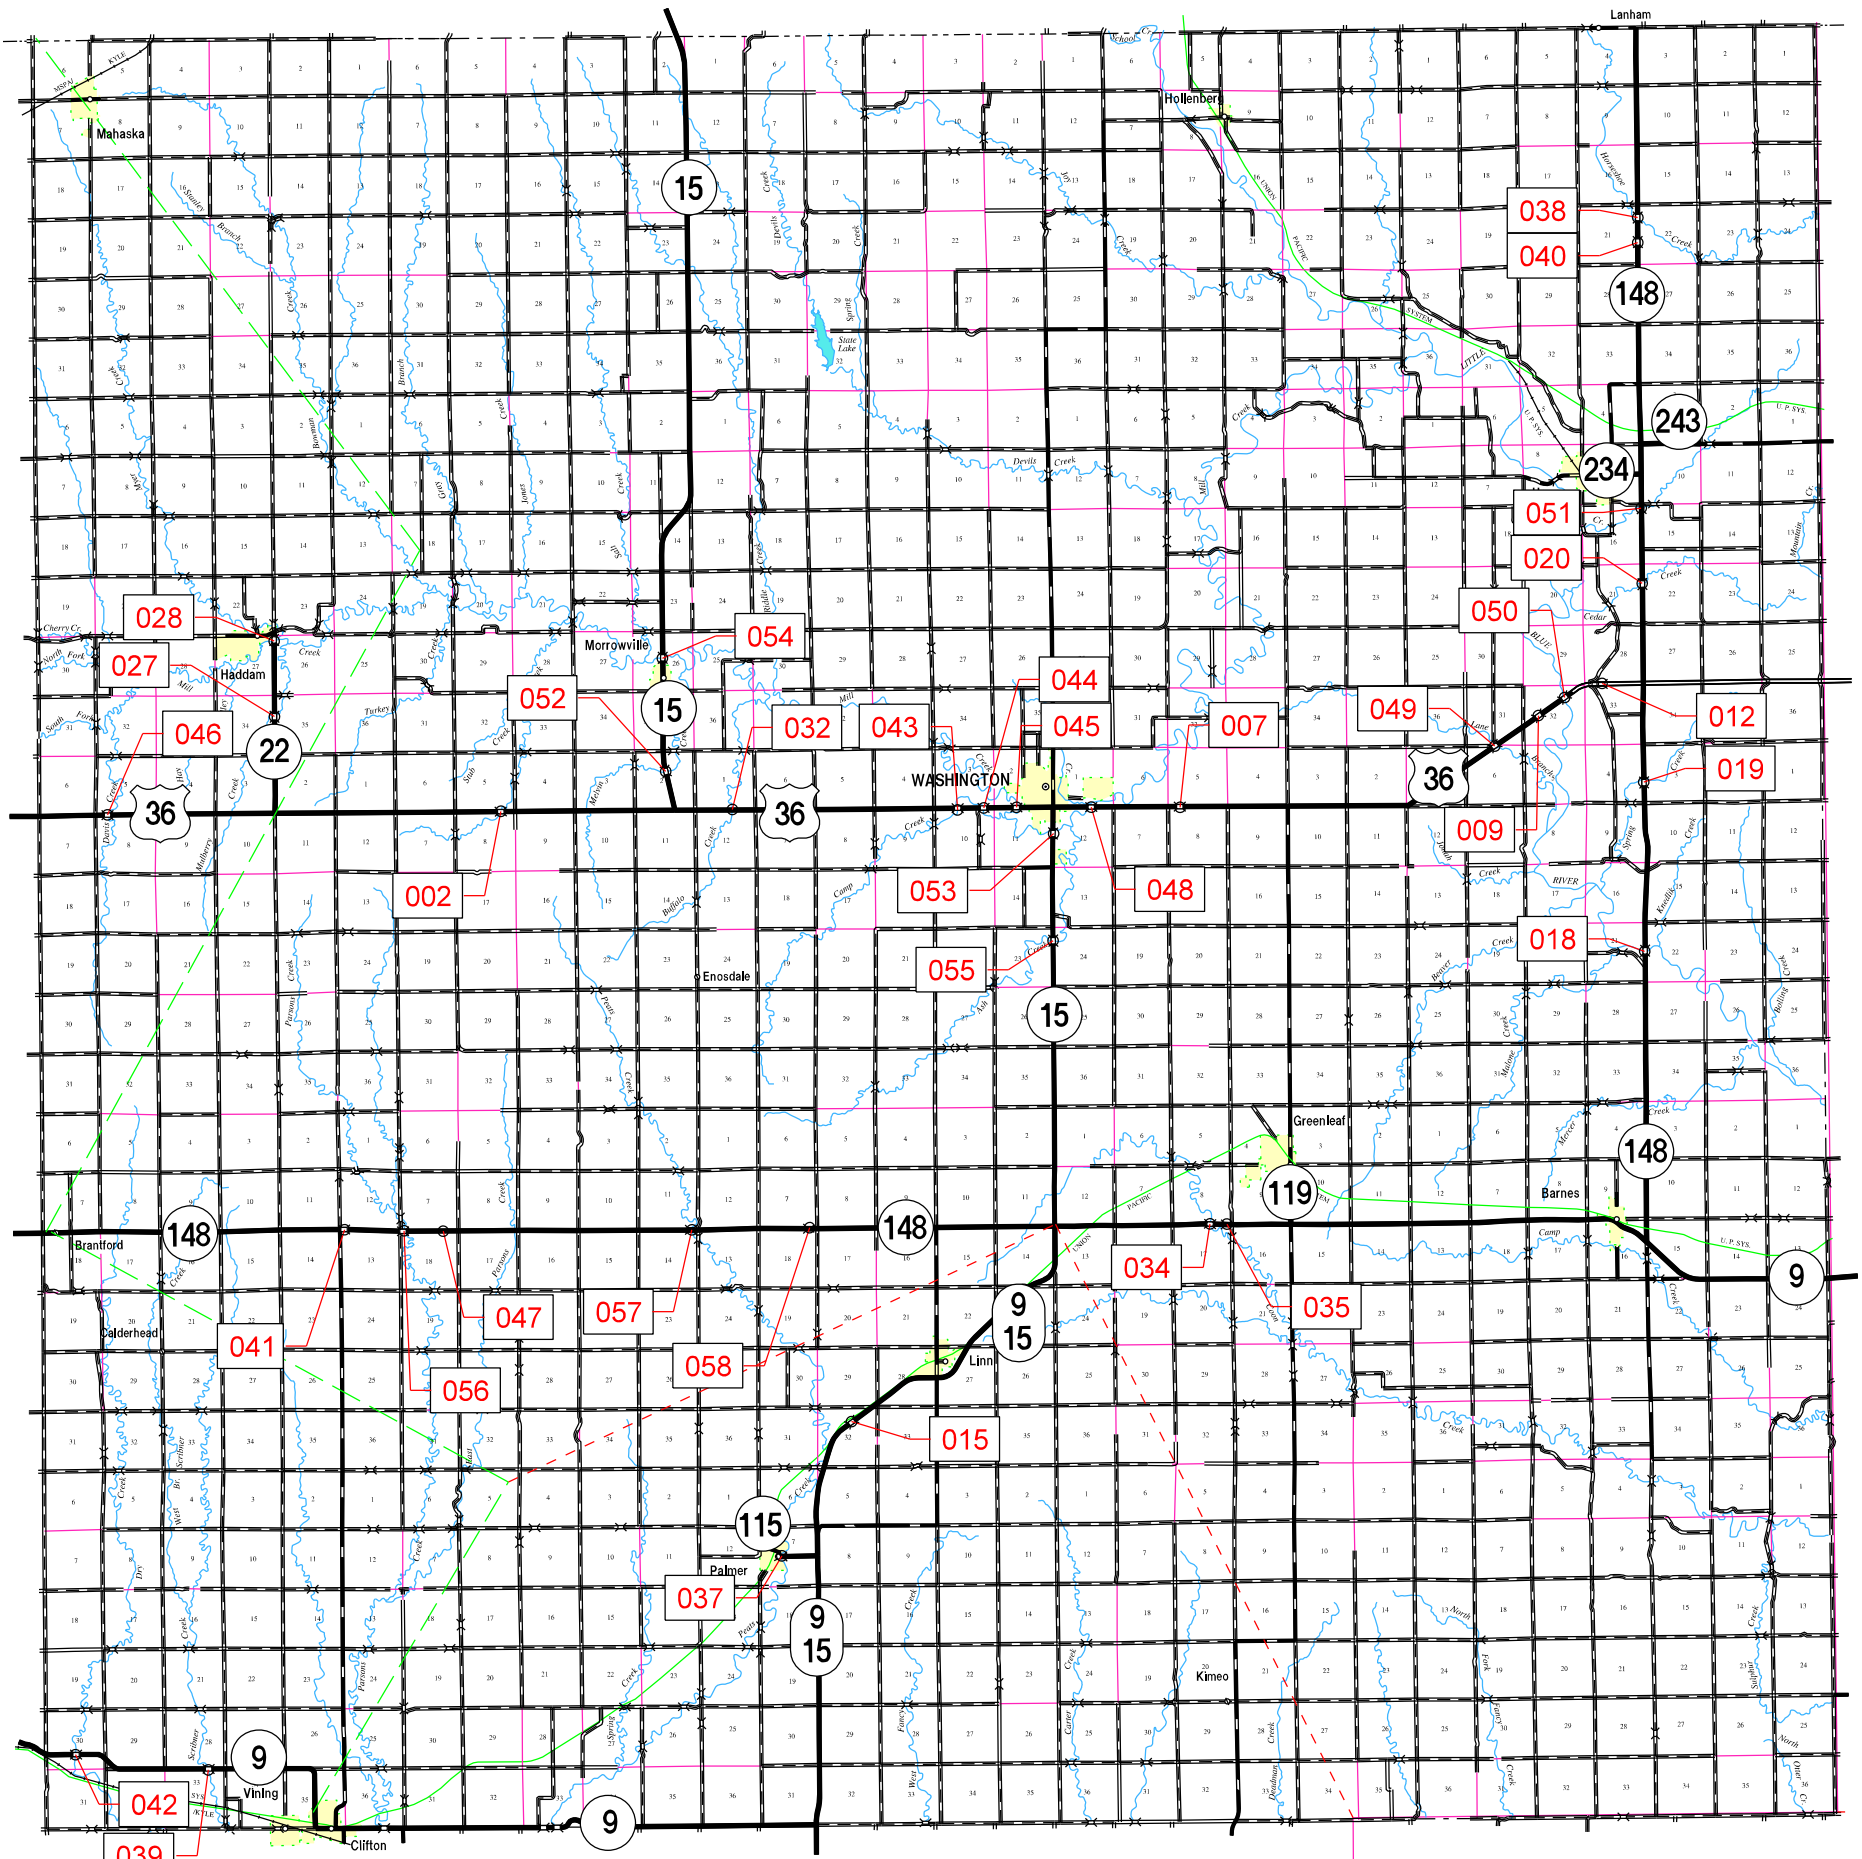

Area 2-1-1

Area 2-2-2

Area 2-2-4

Area 2-1-1

Area 2-1-2

Area 2-1-1

Sub Area Boundary

Area Boundary

DISTRICT BOUNDARY

KDOT makes no warranties, guarantees, or representations for accuracy of this information and assumes no liability for errors or omissions.

2nd District
WASHINGTON COUNTY 101
18 Jan 2024