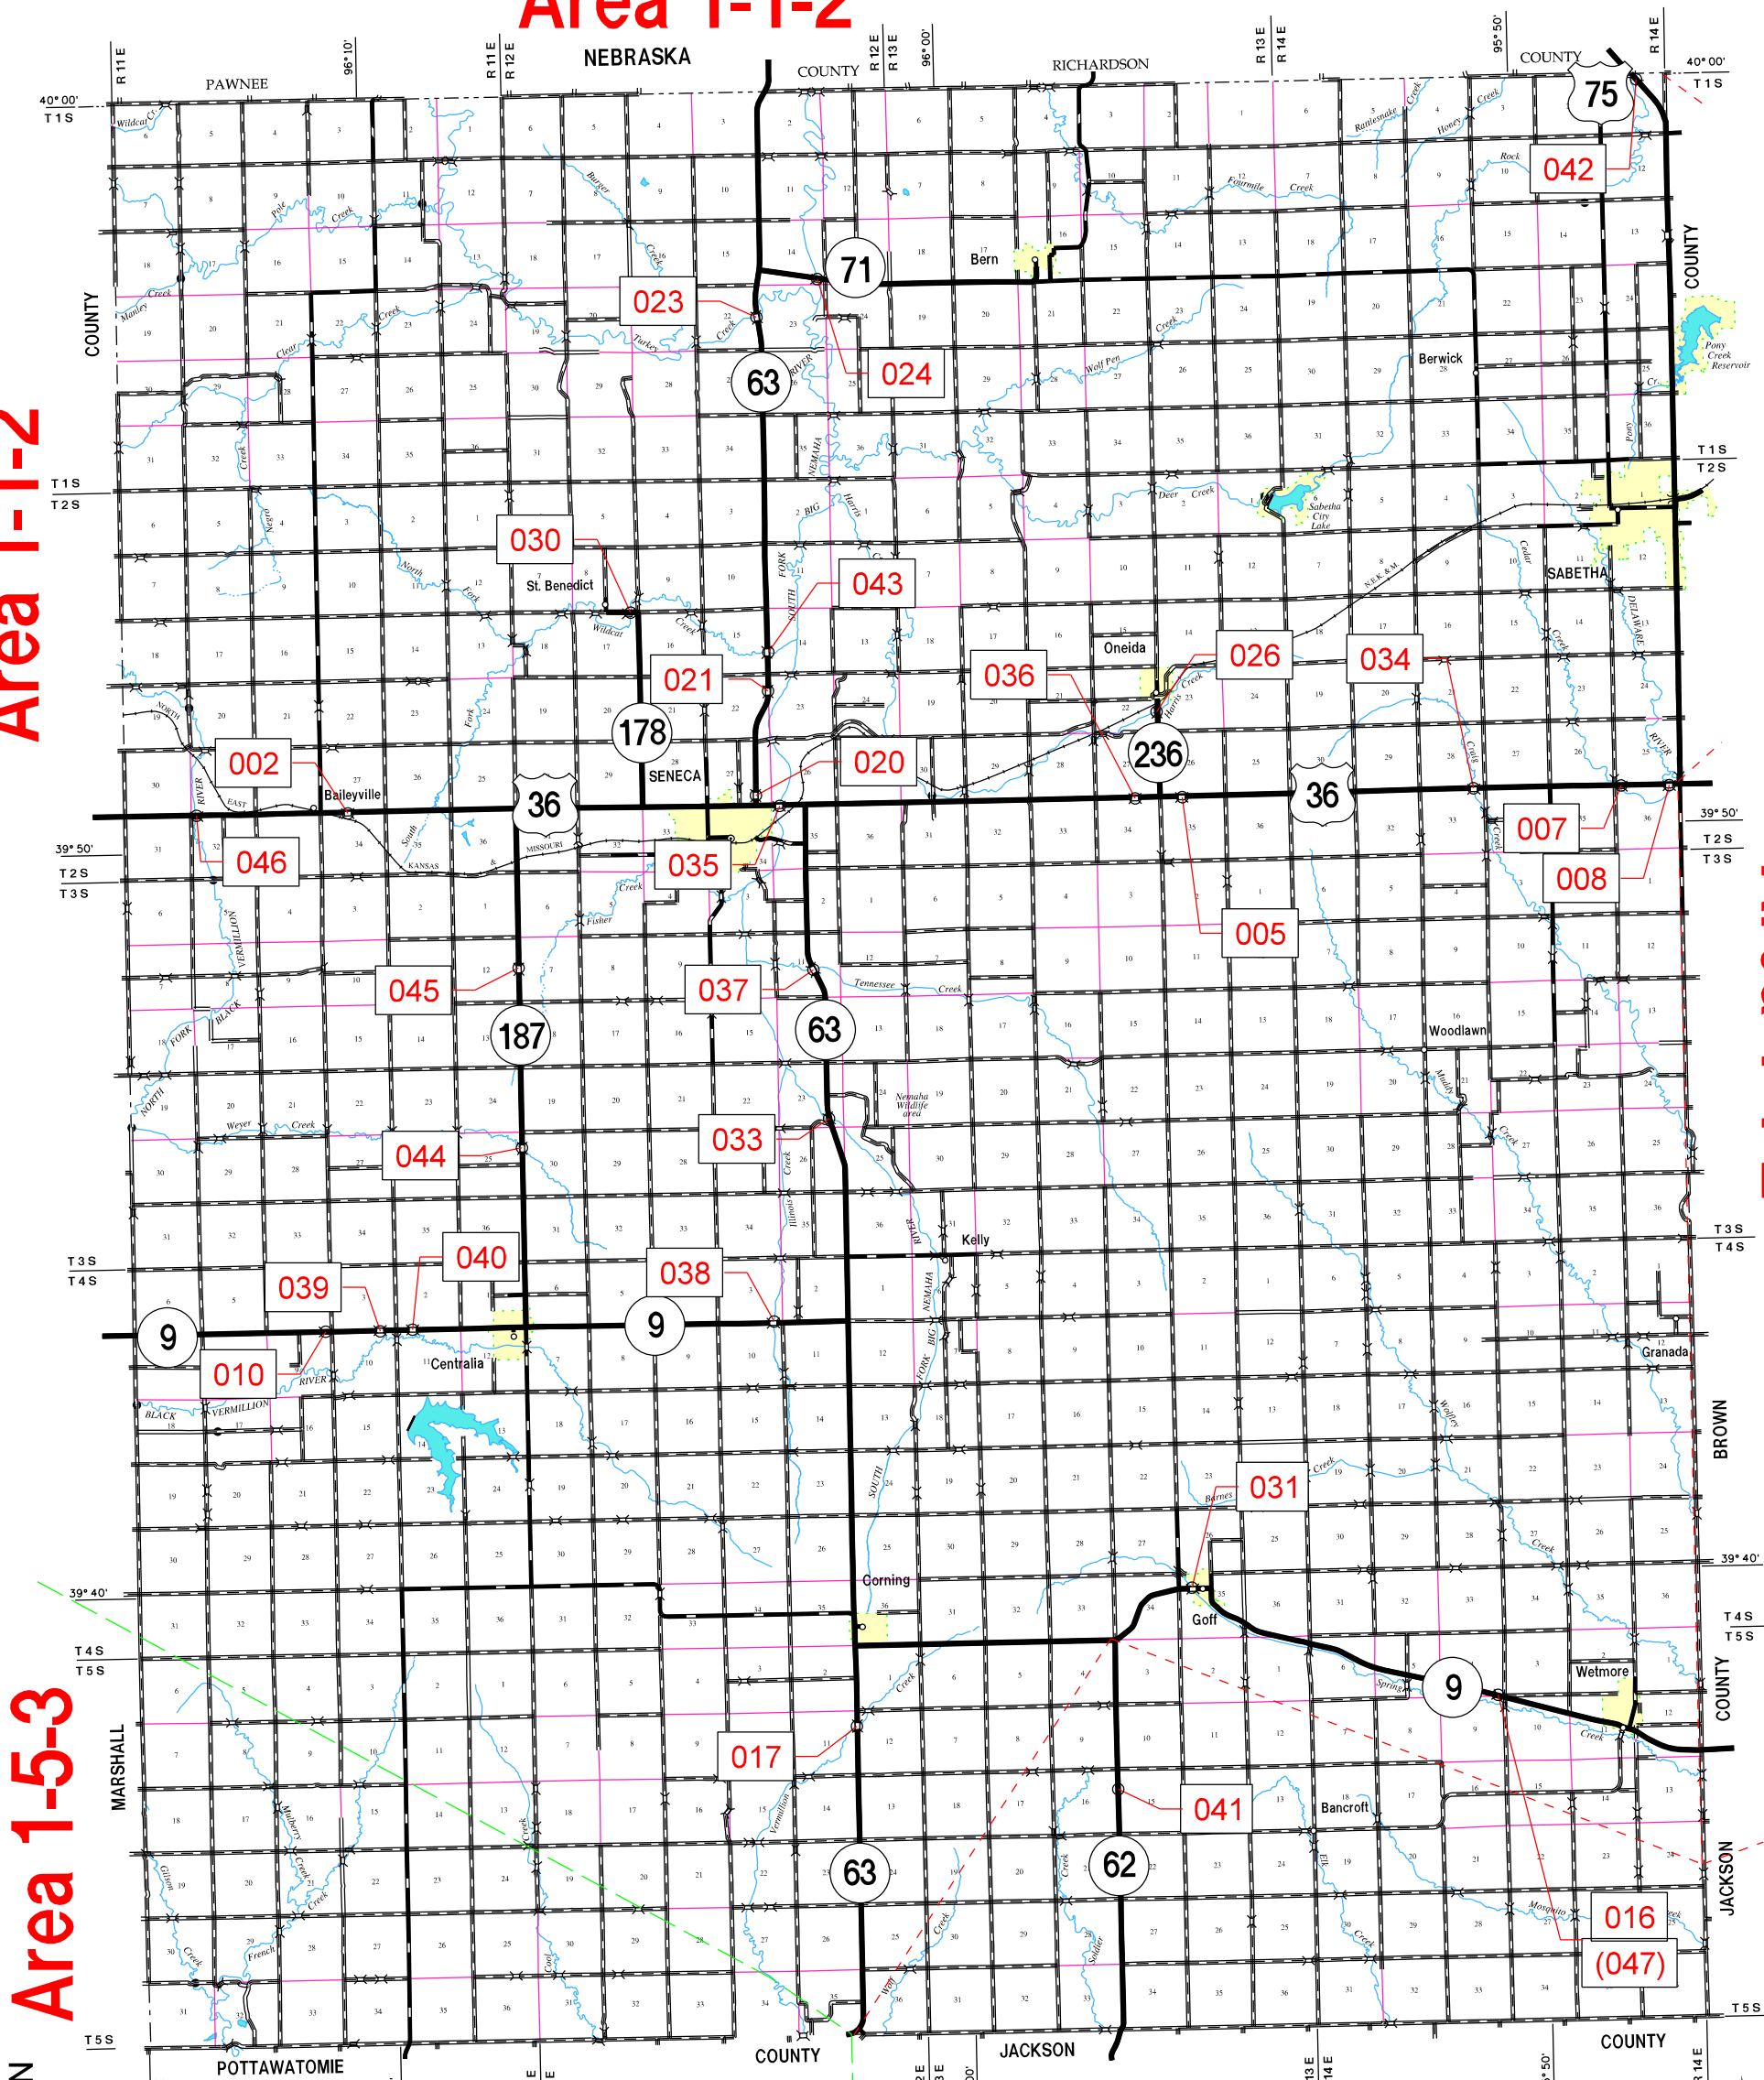

# Area 1-1-2

Area 1-1-2

Area 1-1-2

Sub Area Boundary  
Area Boundary

# Area 1-1-5

KDOT makes no warranties, guarantees, or representations for accuracy of this information and assumes no liability for errors or omissions.

18 Jan 2024  
1st District  
NEMAHA COUNTY 66

Area 1-5-3

NEMAHA COUNTY 66  
1st District