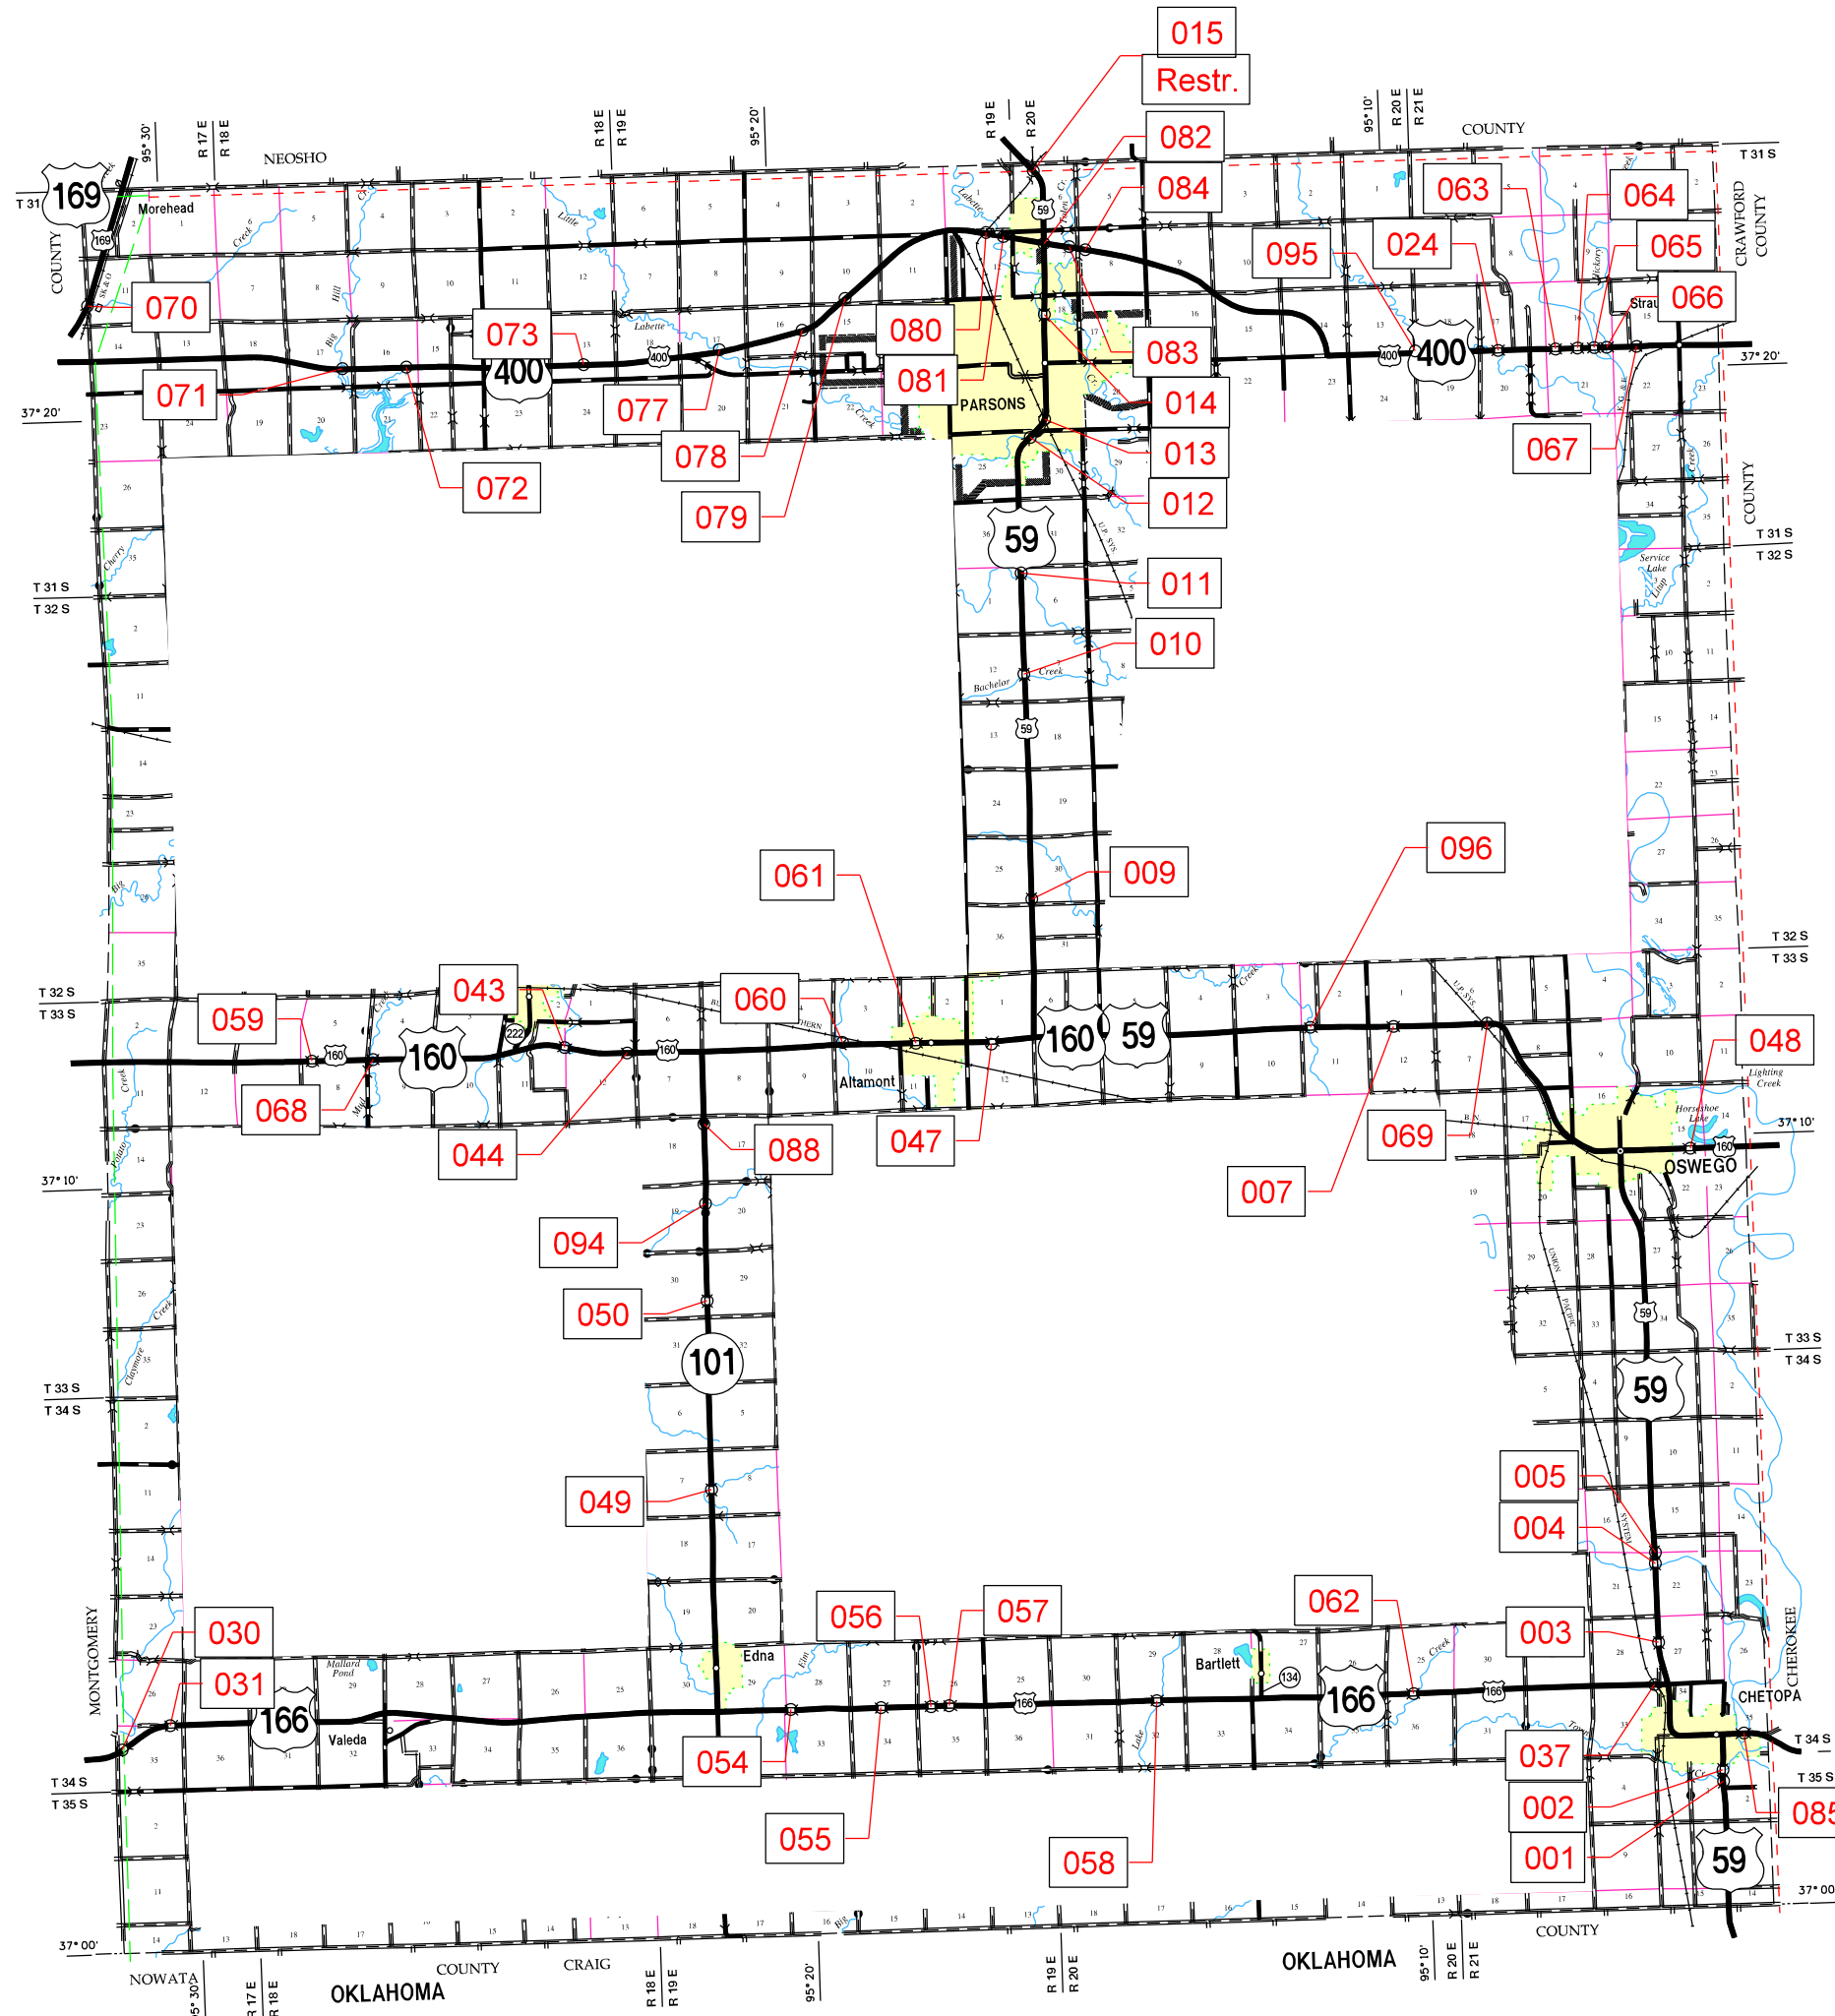

# Area 4-3-2

Sub Area Boundary

Area Boundary

DISTRICT BOUNDARY

# Area 4-4-1

*KDOT makes no warranties, guarantees, or representations for accuracy of this information and assumes no liability for errors or omissions.*

31 Mar 2023  
4th District  
LABETTE COUNTY 50