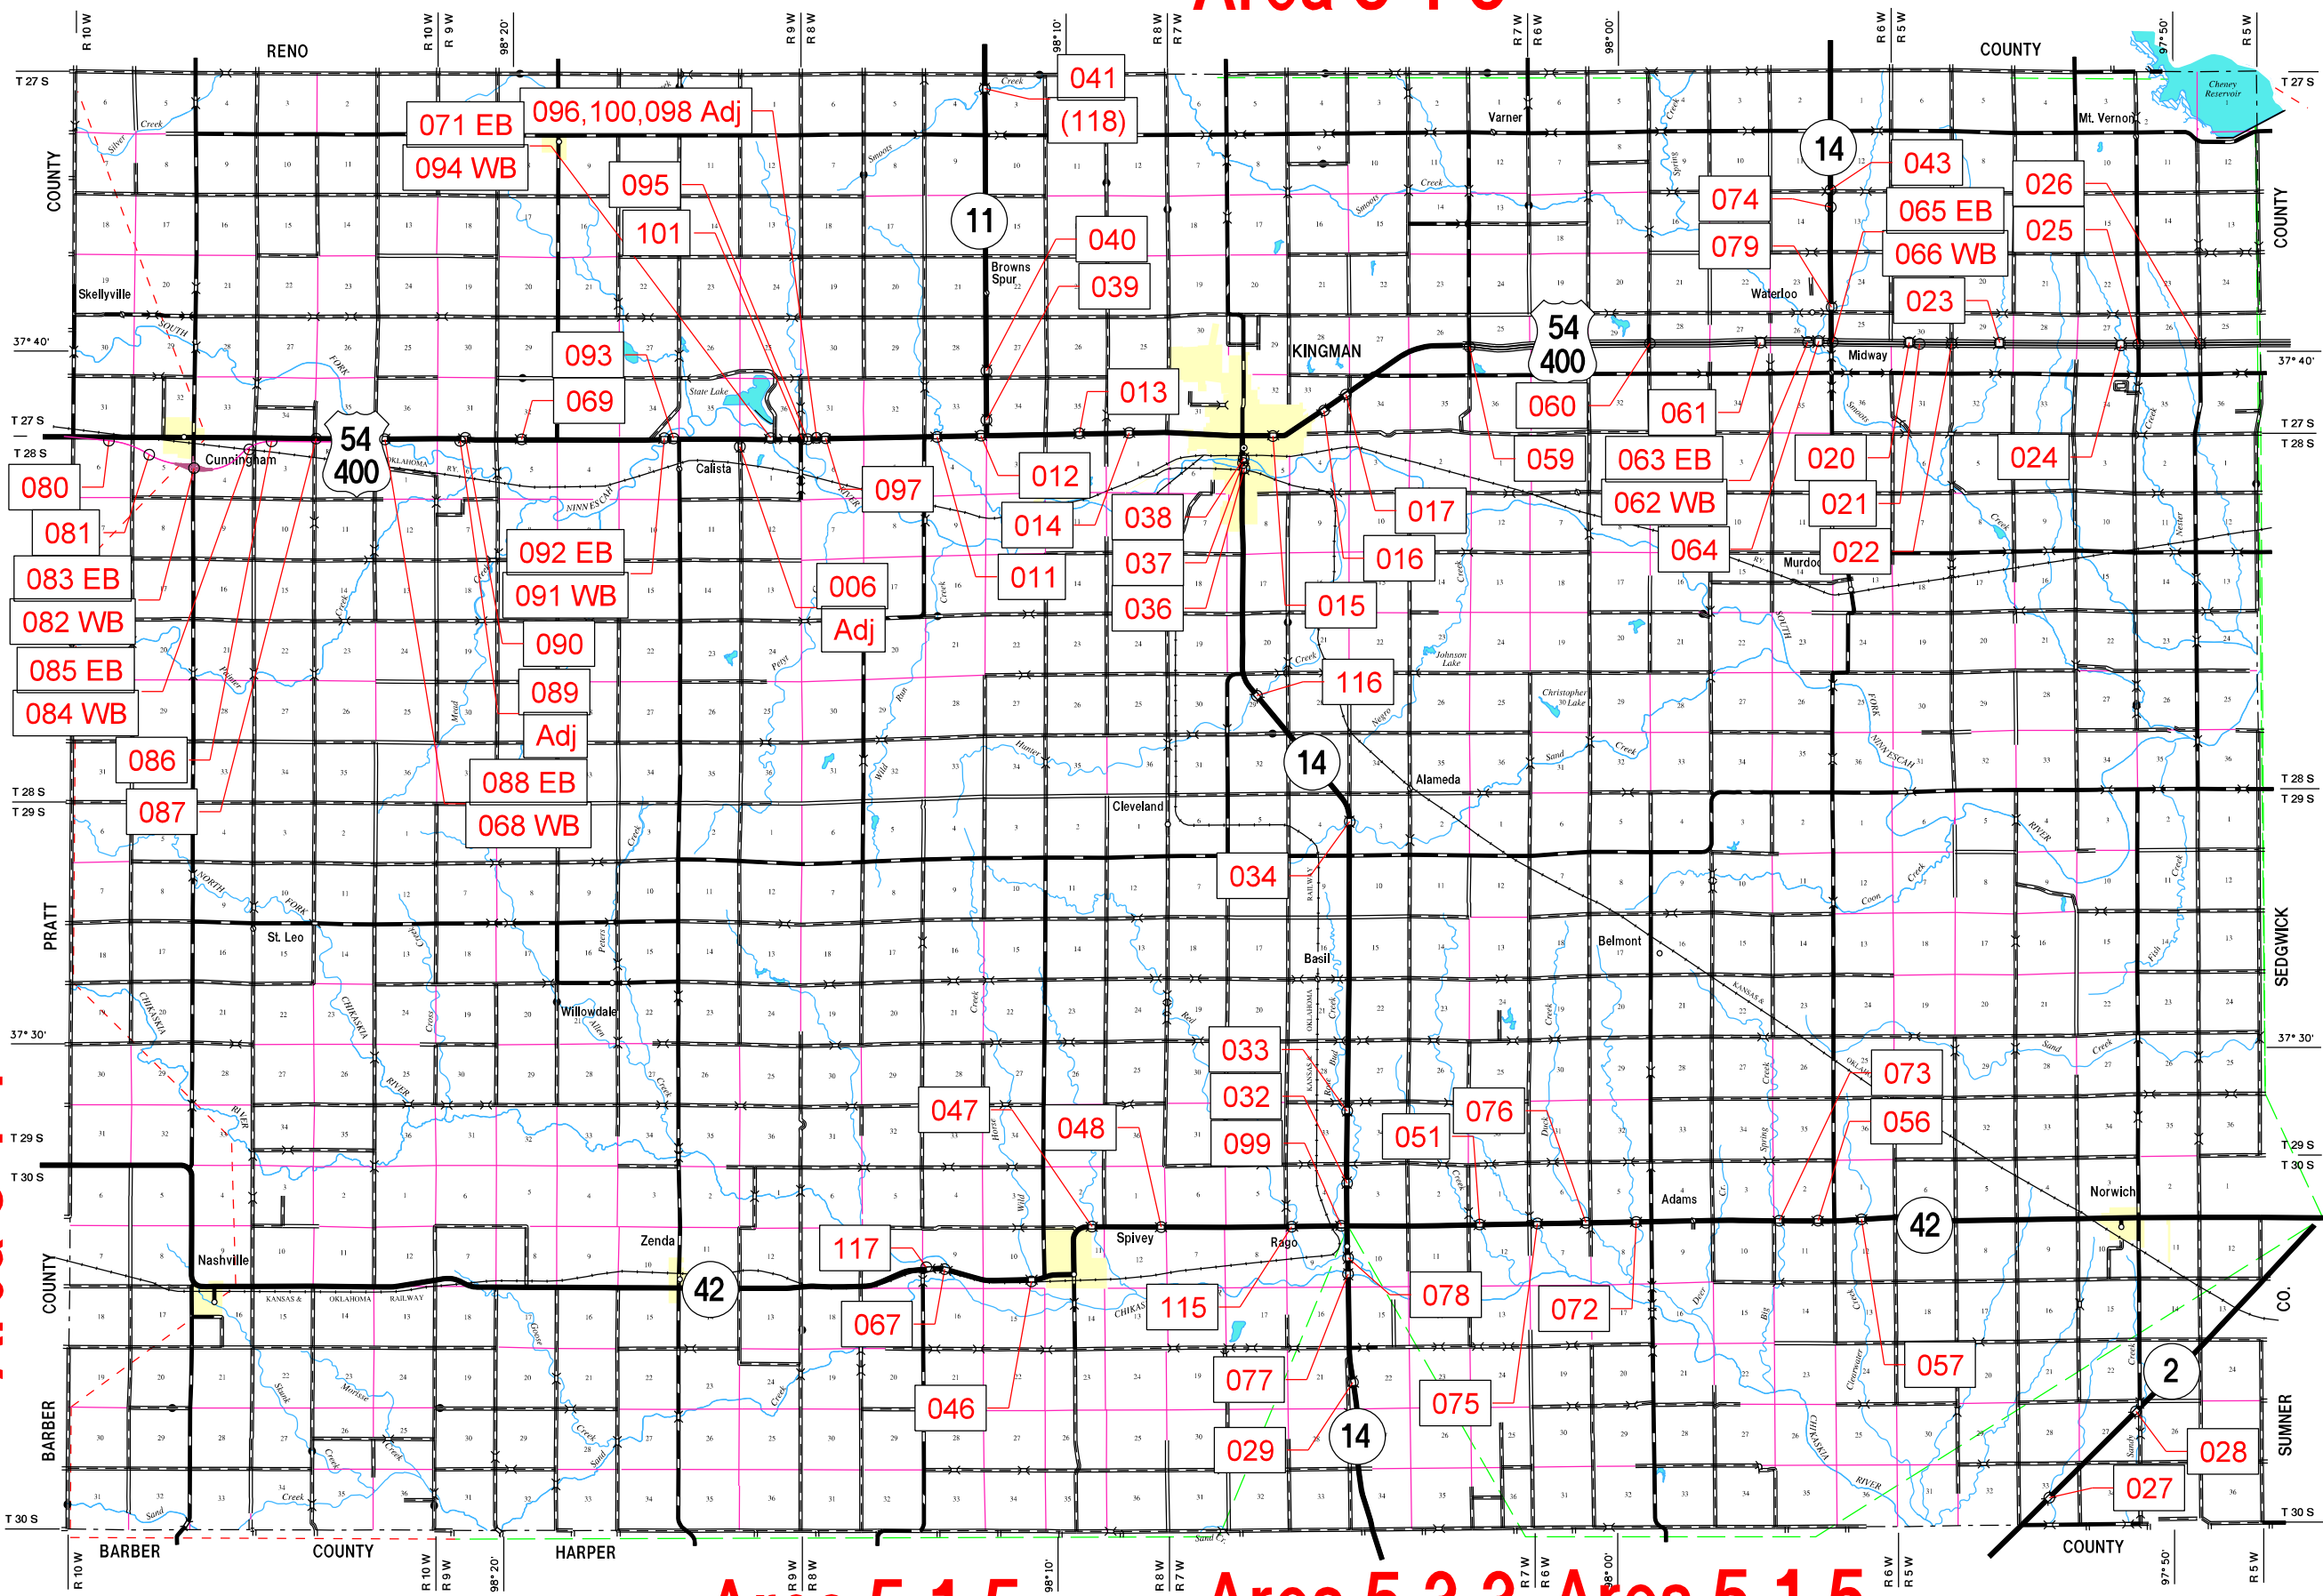

Area 5-1-5

Area 5-1-1

Area 5-1-1

Area 5-3-3

Area 5-1-5

Area 5-3-3 Area 5-1-5

Sub Area Boundary

Area Boundary

DISTRICT BOUNDARY

KDOT makes no warranties, guarantees, or representations for accuracy of this information and assumes no liability for errors or omissions.

18 Jan 2024
5th District
KINGMAN COUNTY 48